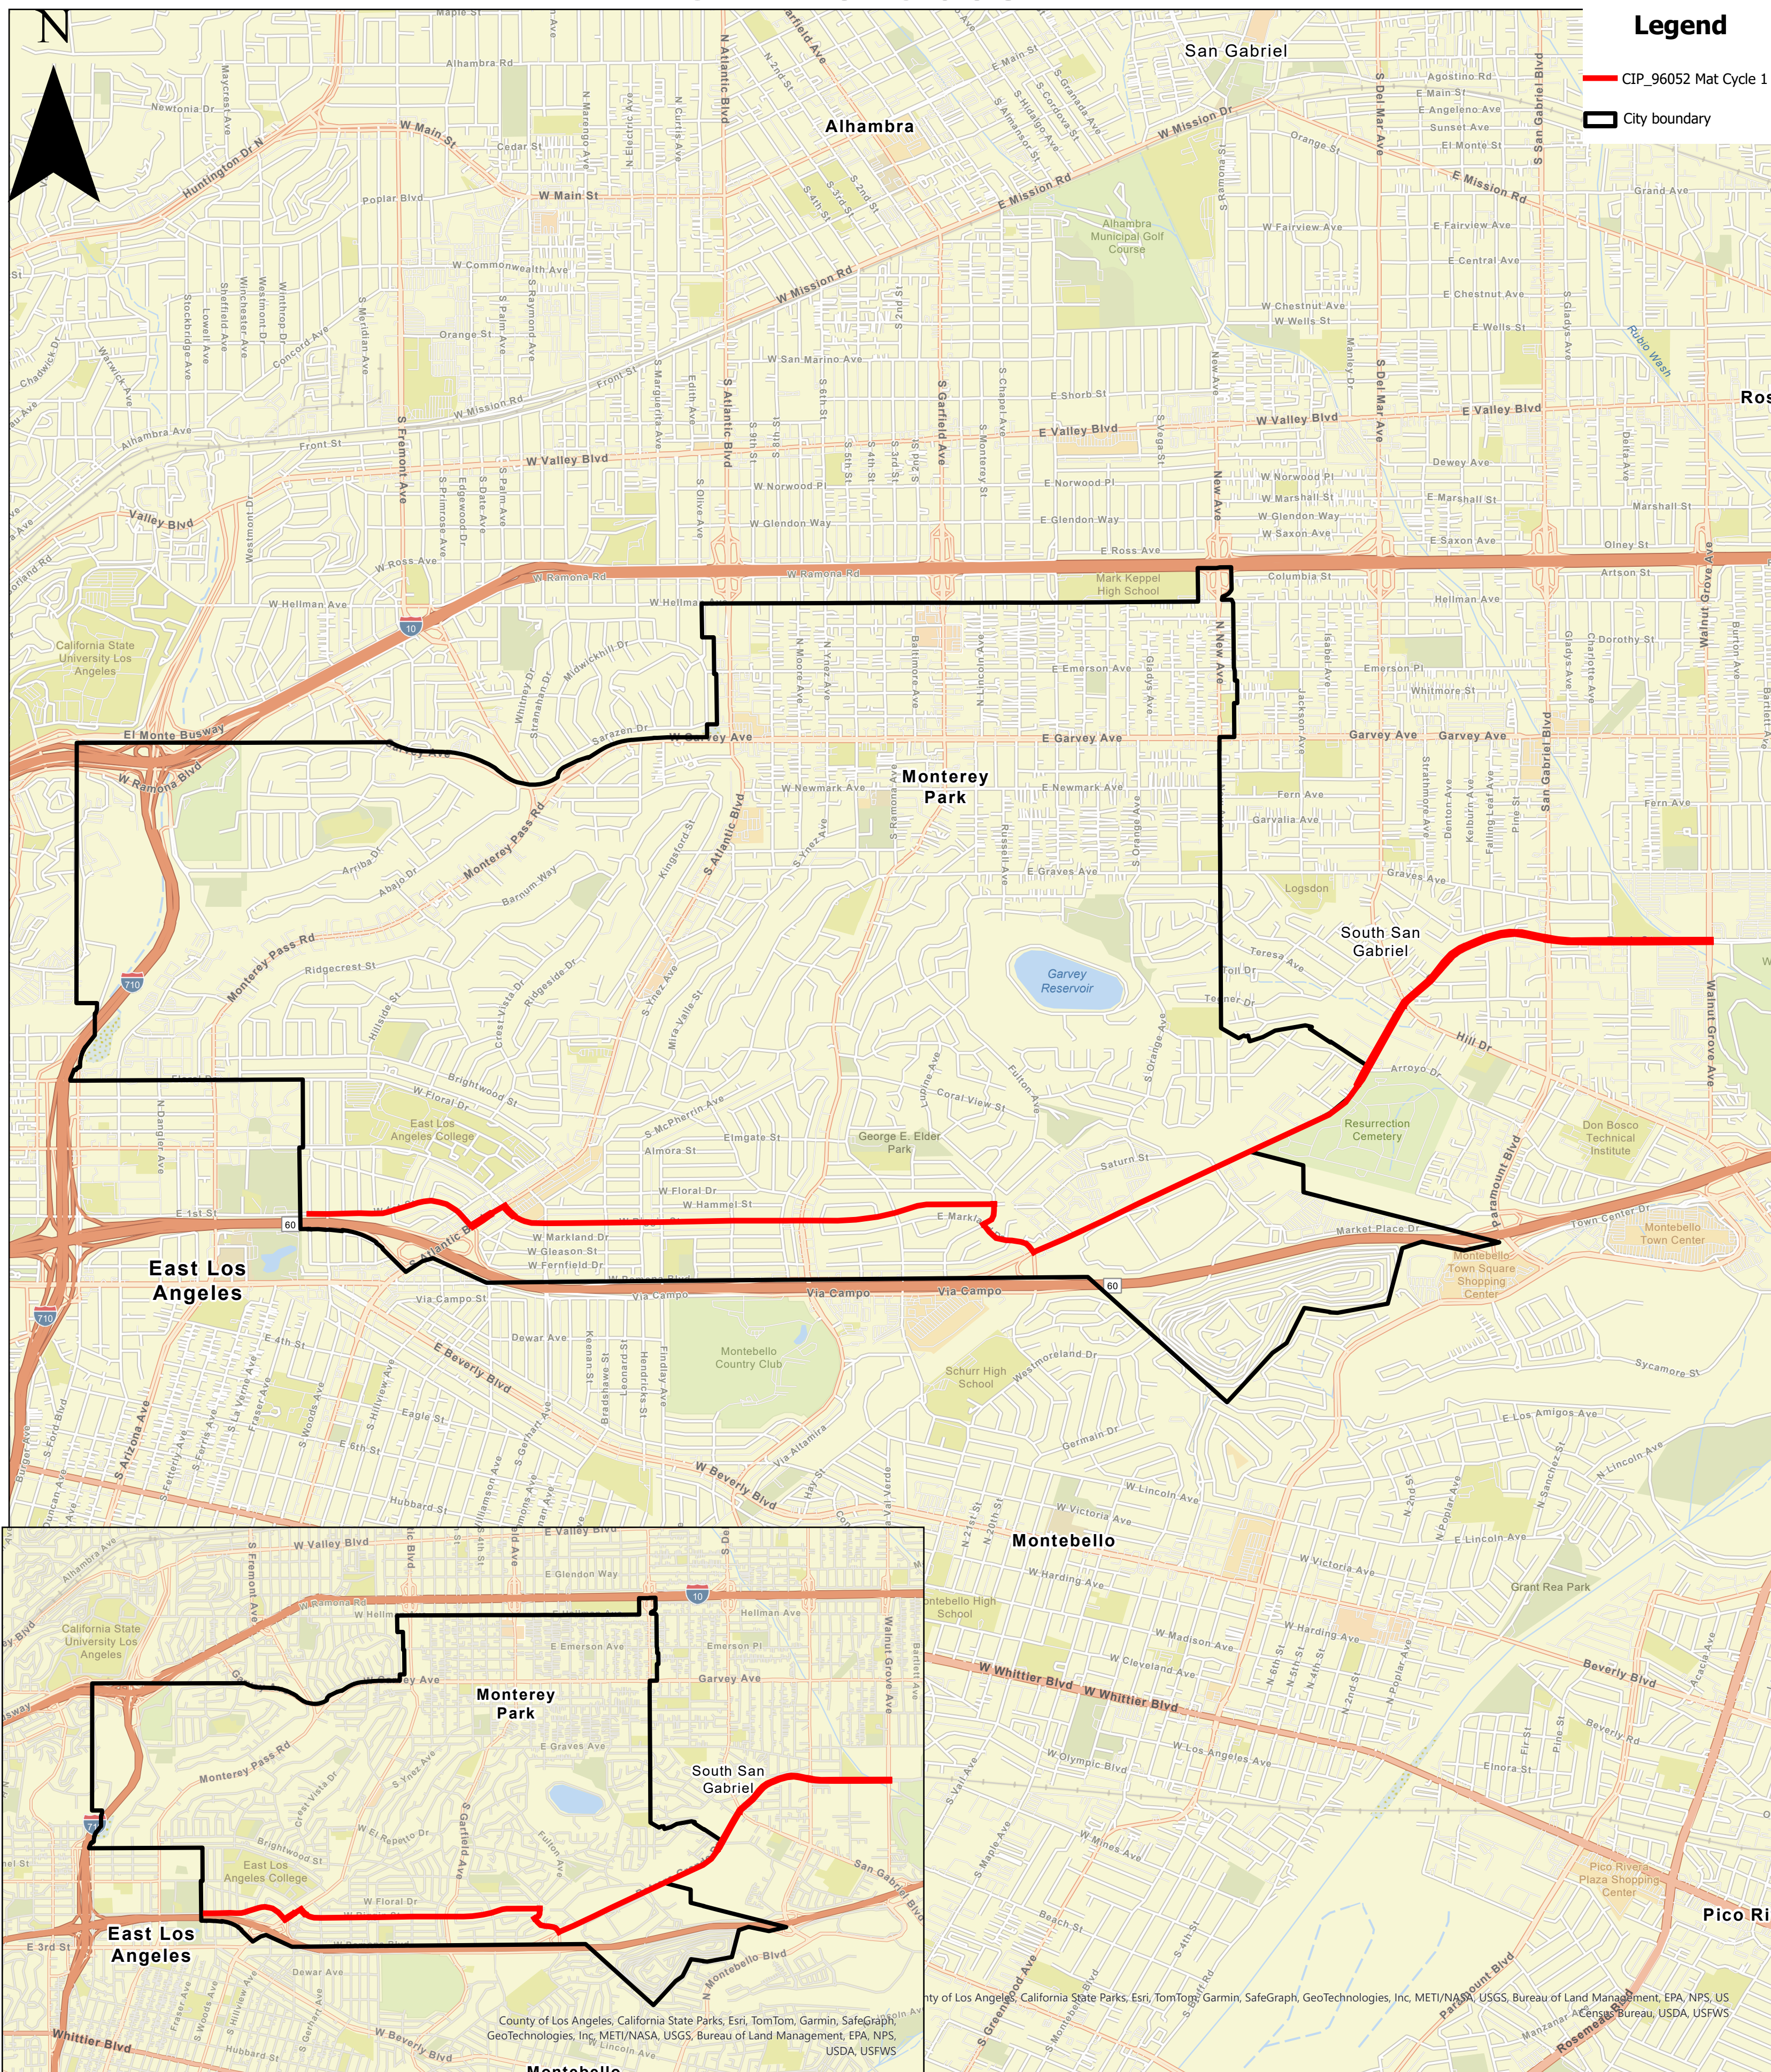

CITY OF MONTEREY PARK MAT CYCLE 1

CIP NO. 96052

Legend

-  CIP_96052 Mat Cycle 1
-  City boundary

County of Los Angeles, California State Parks, Esri, TomTom, Garmin, SafeGraph, GeoTechnologies, Inc, METI/NASA, USGS, Bureau of Land Management, EPA, NPS, US Census Bureau, USDA, USFWS