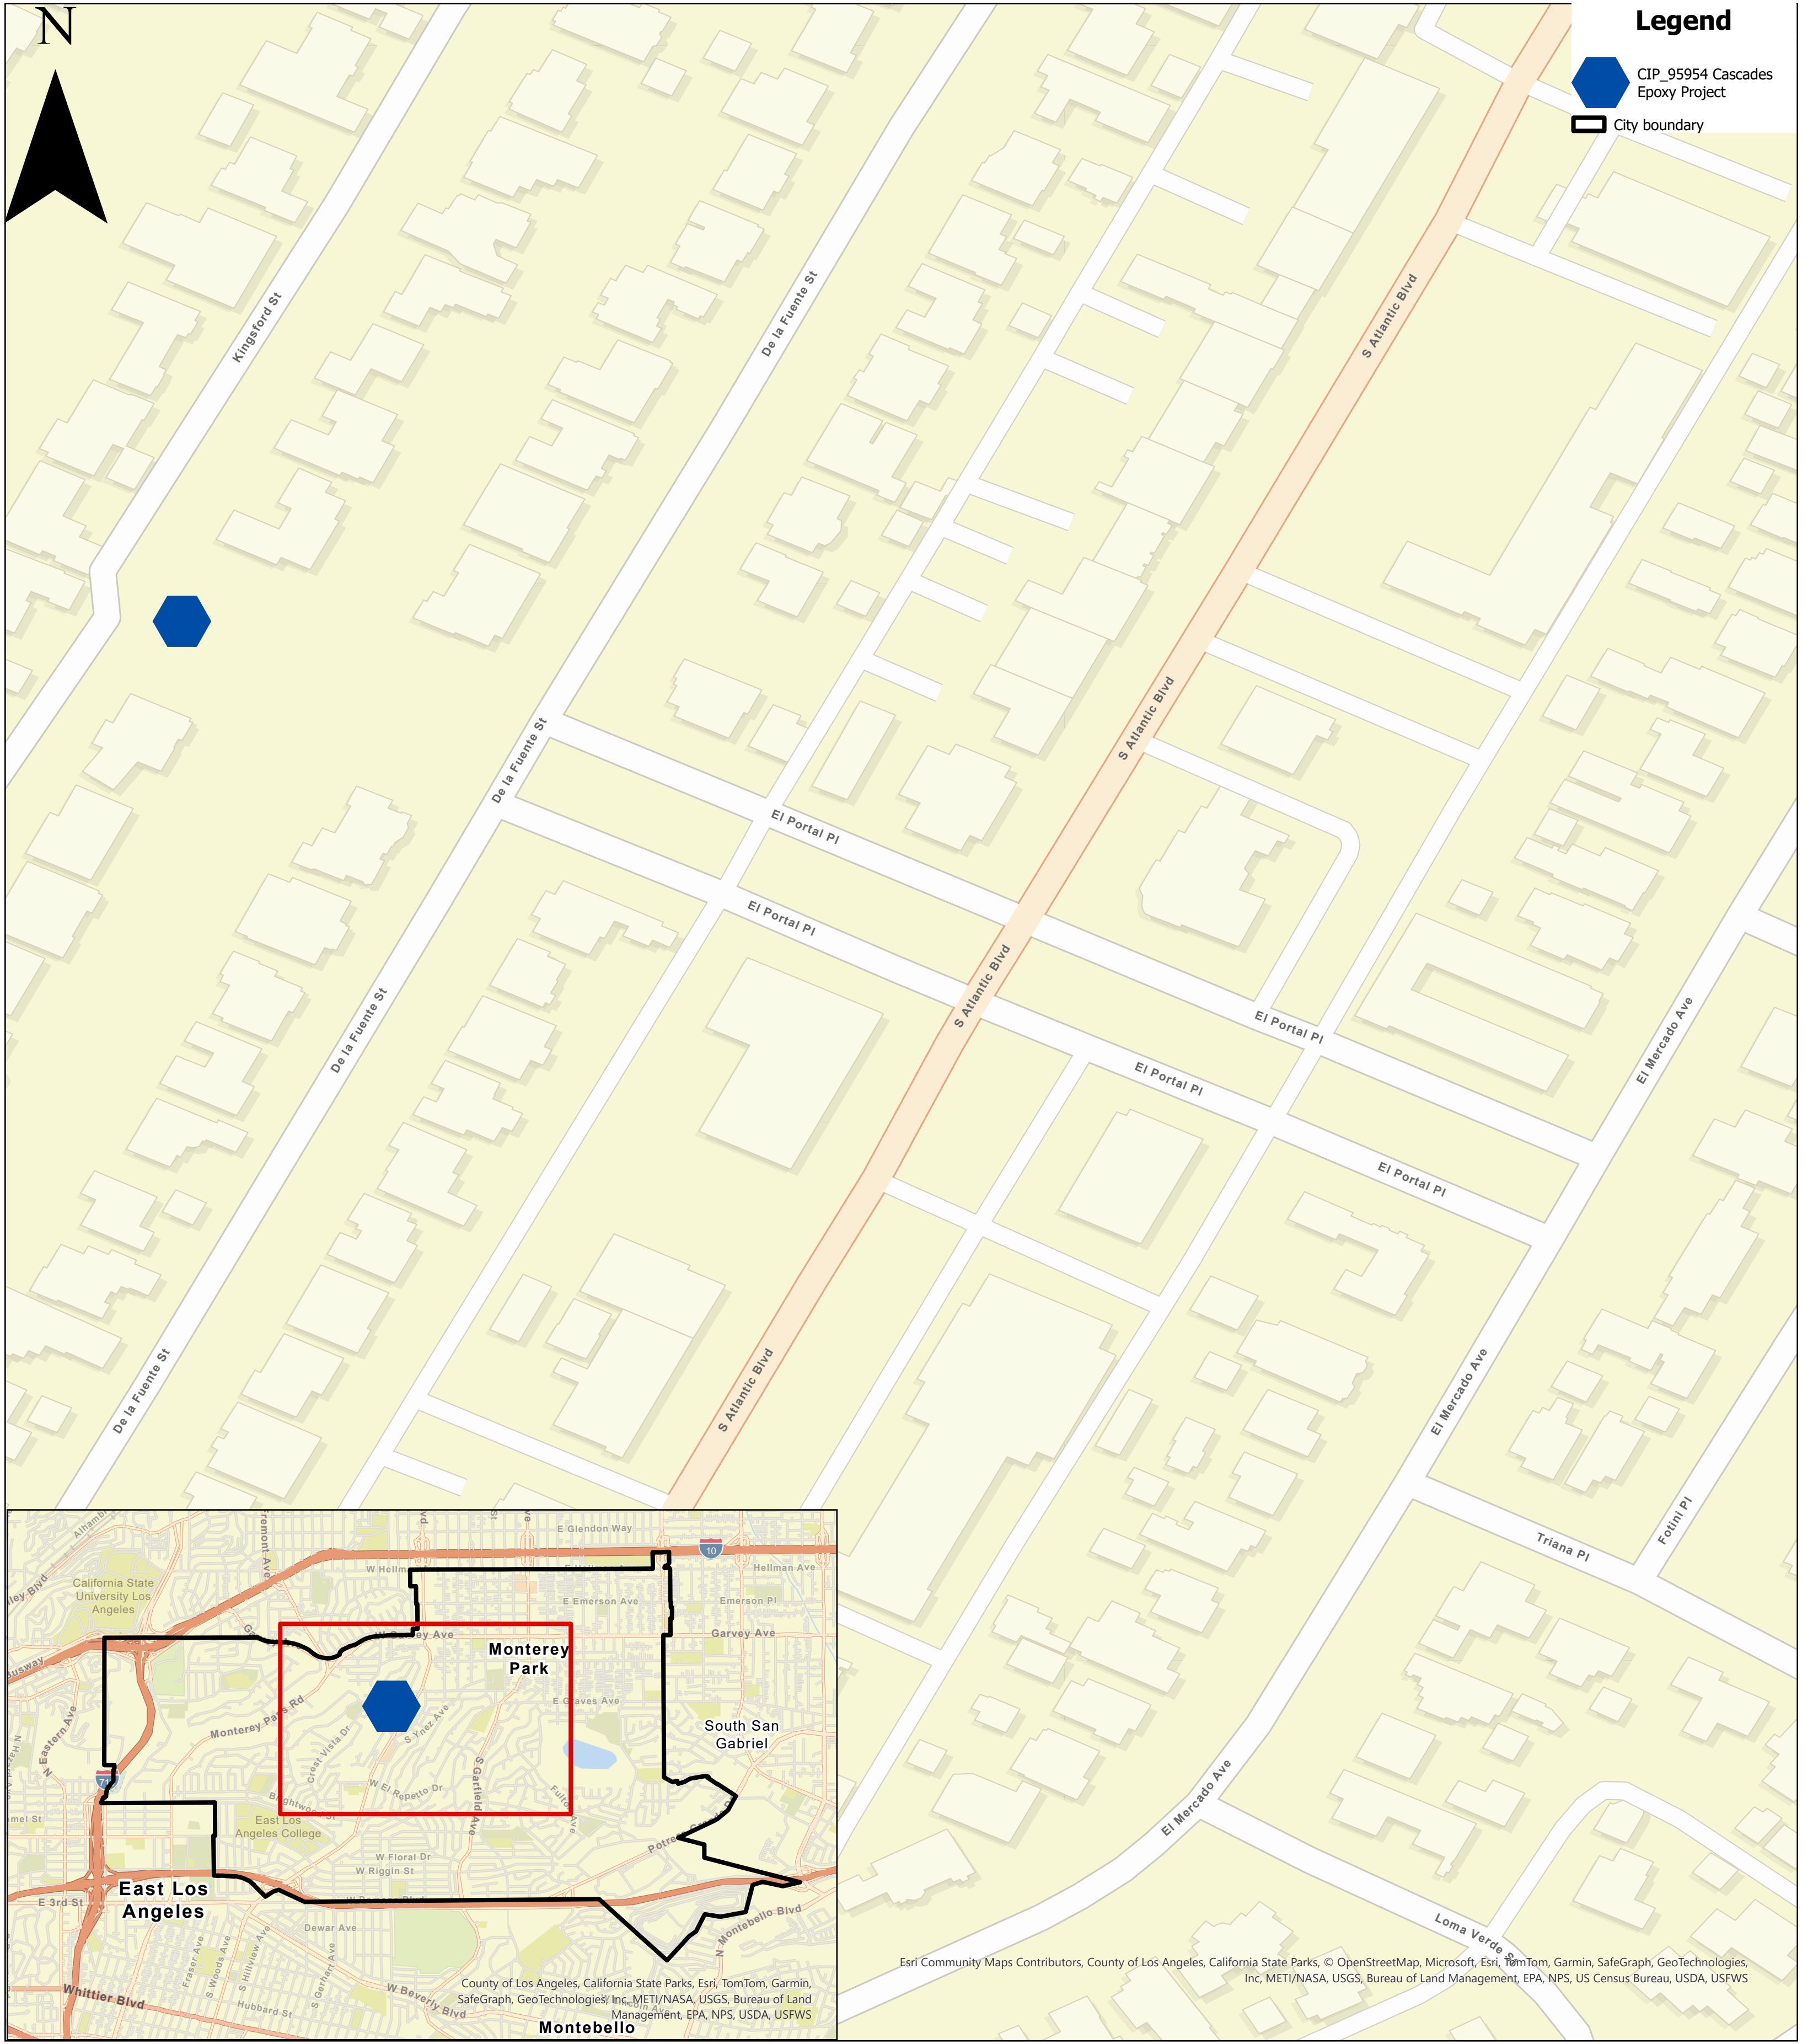

# CITY OF MONTEREY PARK CASCADES EPOXY PROJECT

## CIP NO. 95054

### Legend

-  CIP\_95954 Cascades Epoxy Project
-  City boundary

Esri Community Maps Contributors, County of Los Angeles, California State Parks, © OpenStreetMap, Microsoft, Esri, TomTom, Garmin, SafeGraph, GeoTechnologies, Inc, METI/NASA, USGS, Bureau of Land Management, EPA, NPS, US Census Bureau, USDA, USFWS