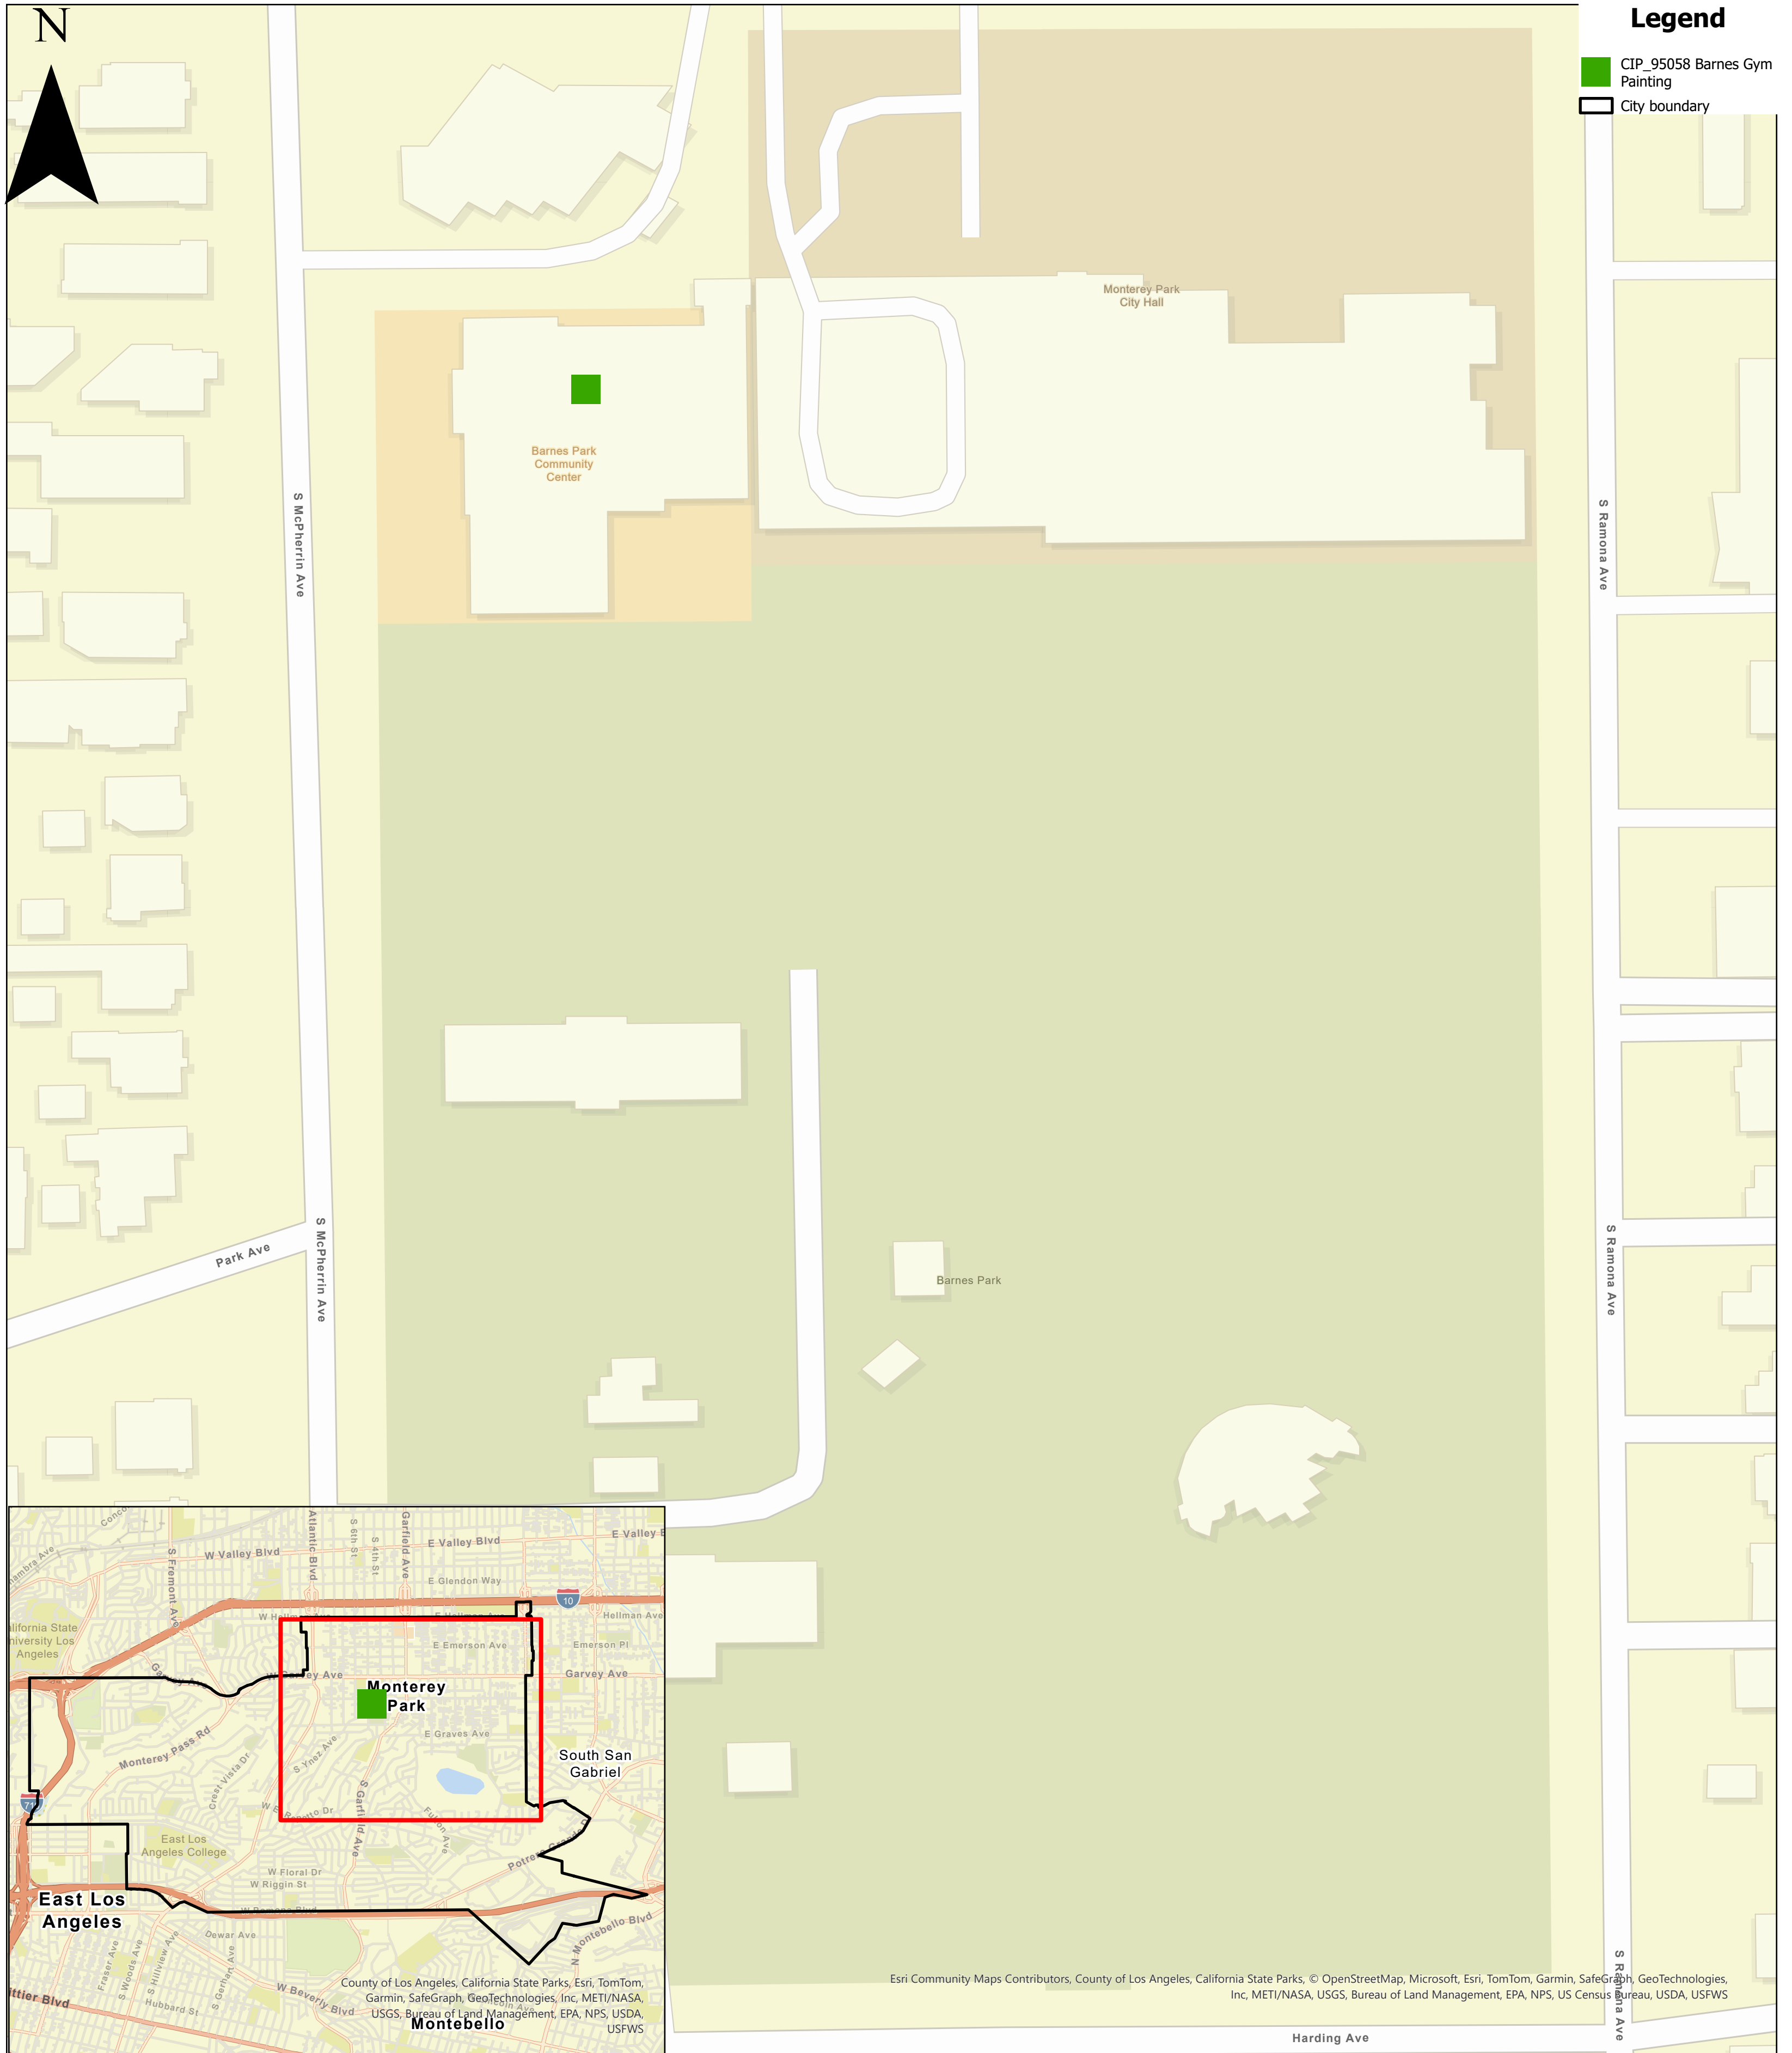

CITY OF MONTEREY PARK BARNES PARK GYM PAINTING

CIP NO. 95059

0 2,000 4,000 8,000 Feet