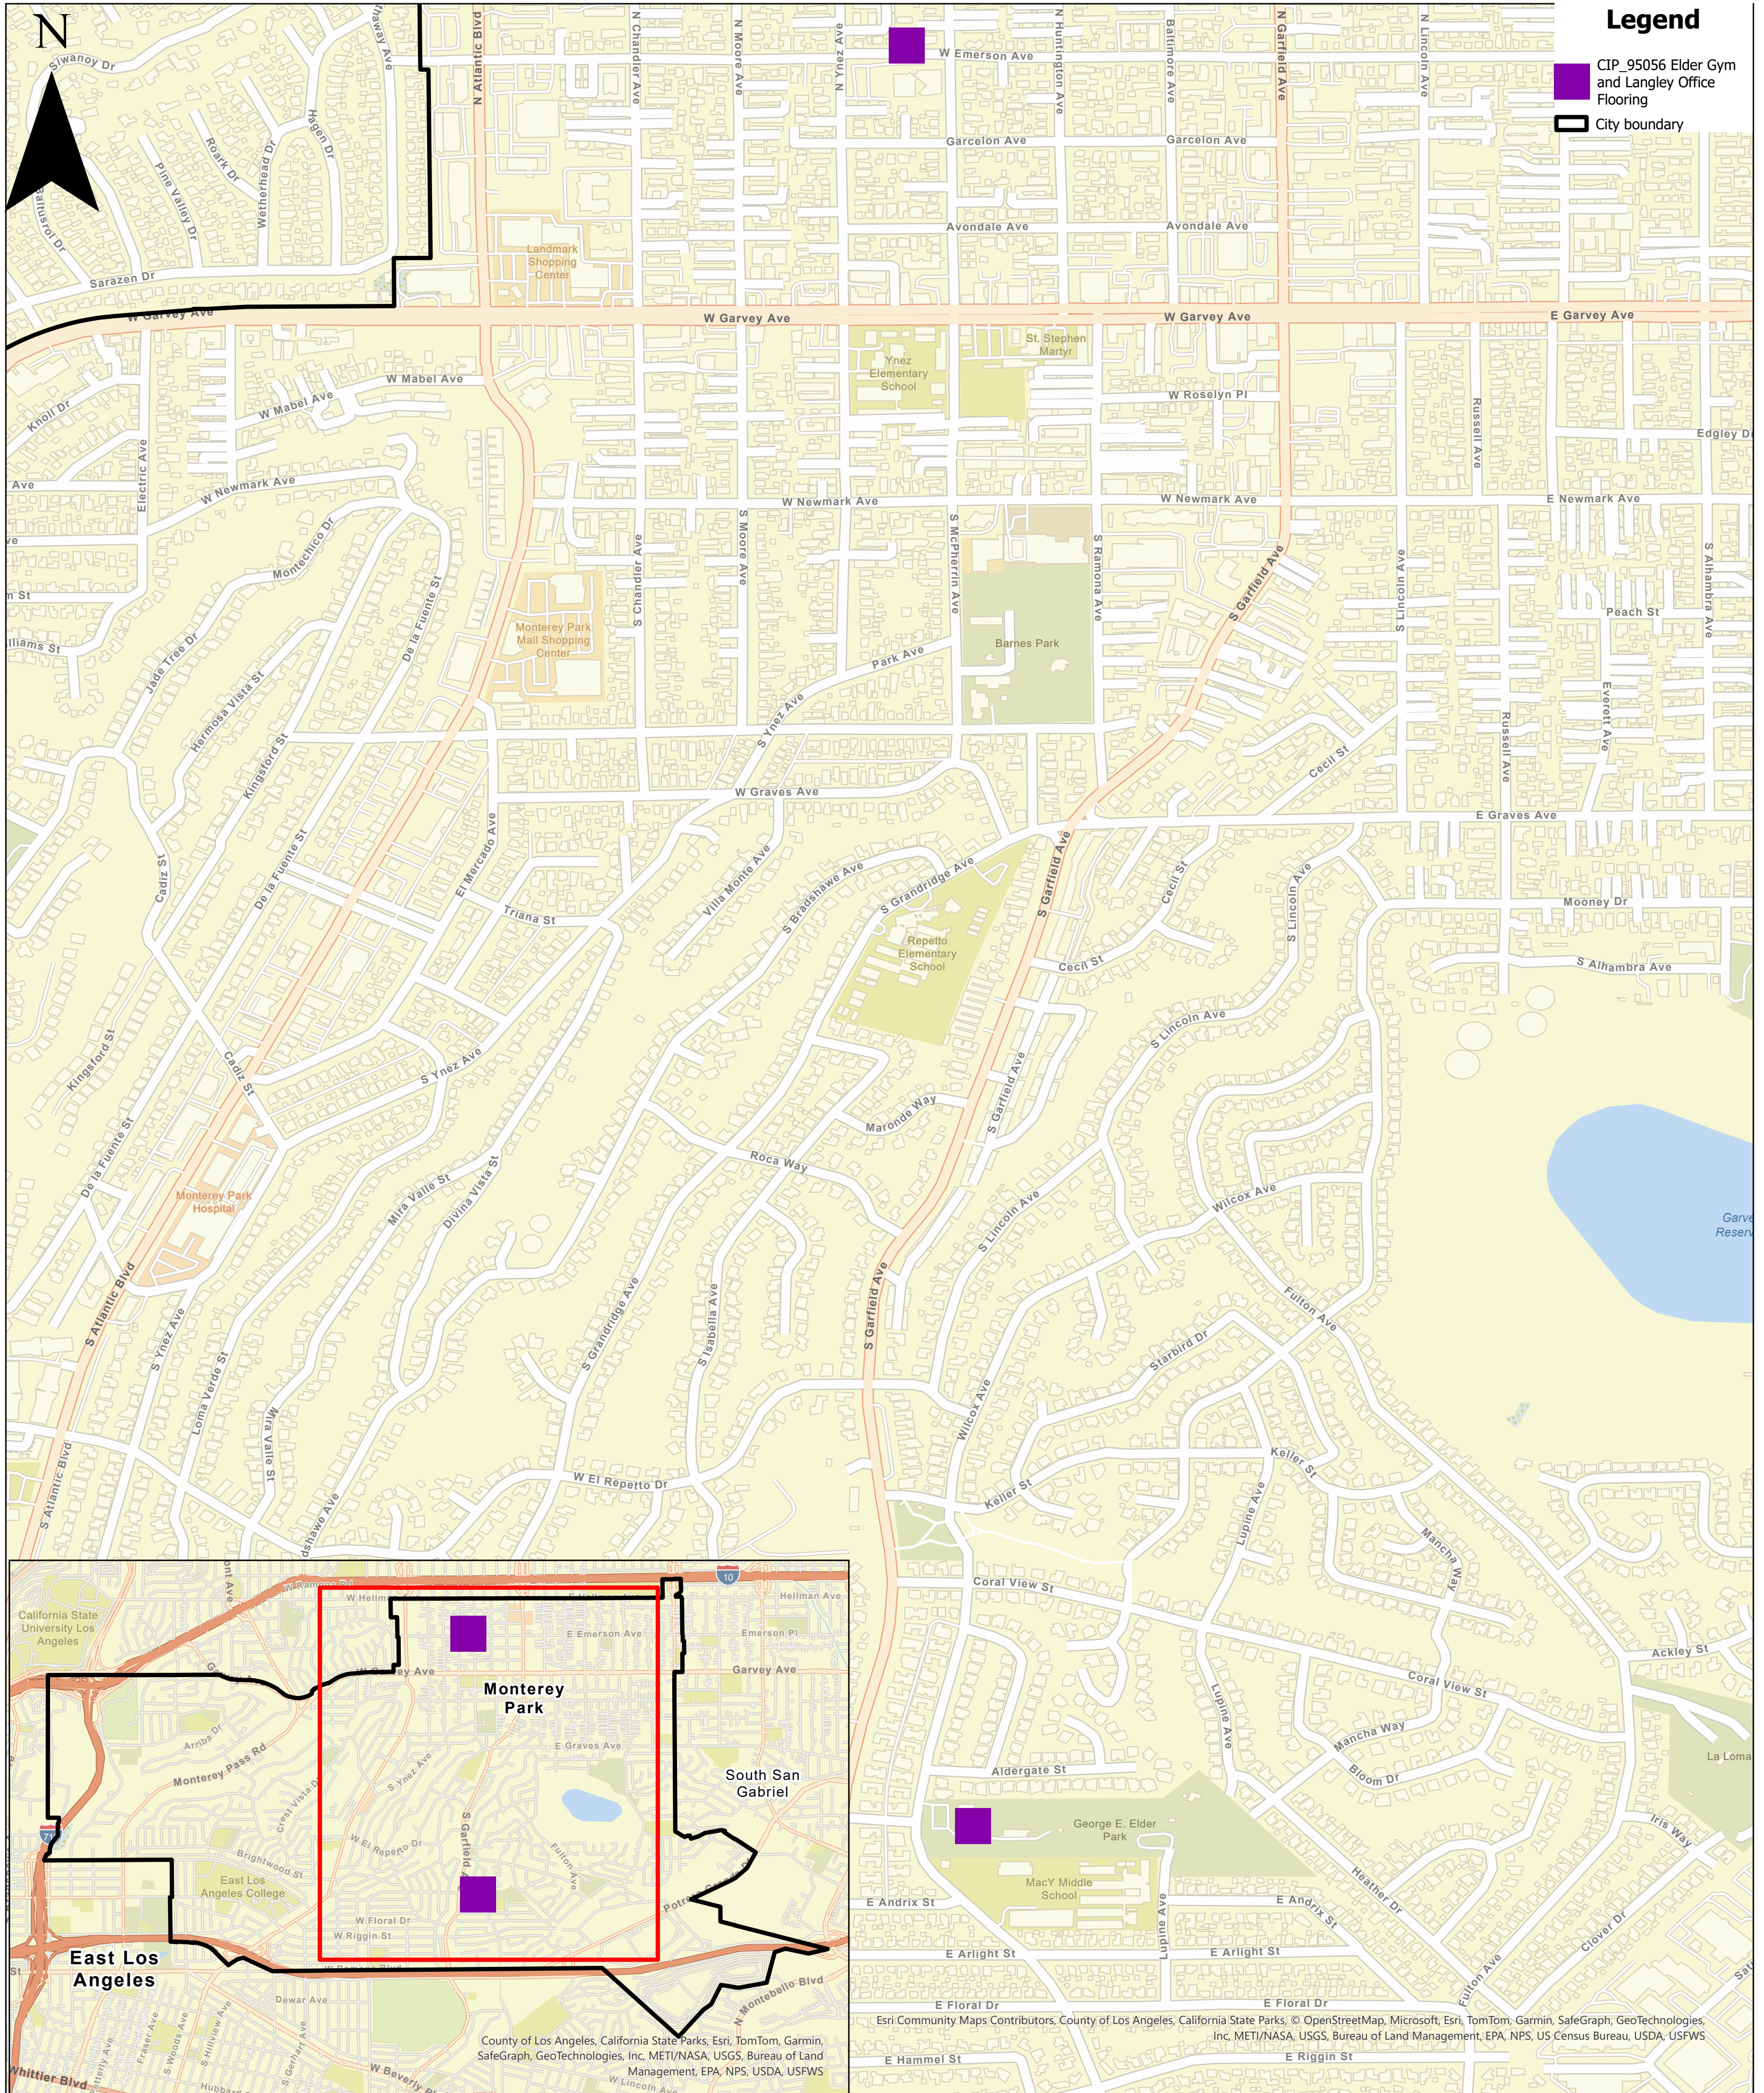

# CITY OF MONTEREY PARK ELDER GYM & LANGLEY OFFICE FLOORING

## CIP NO. 95056

0 1,500 3,000 6,000 Feet

Prepared by: Public Works-Engineering Division-GIS-6/30/25