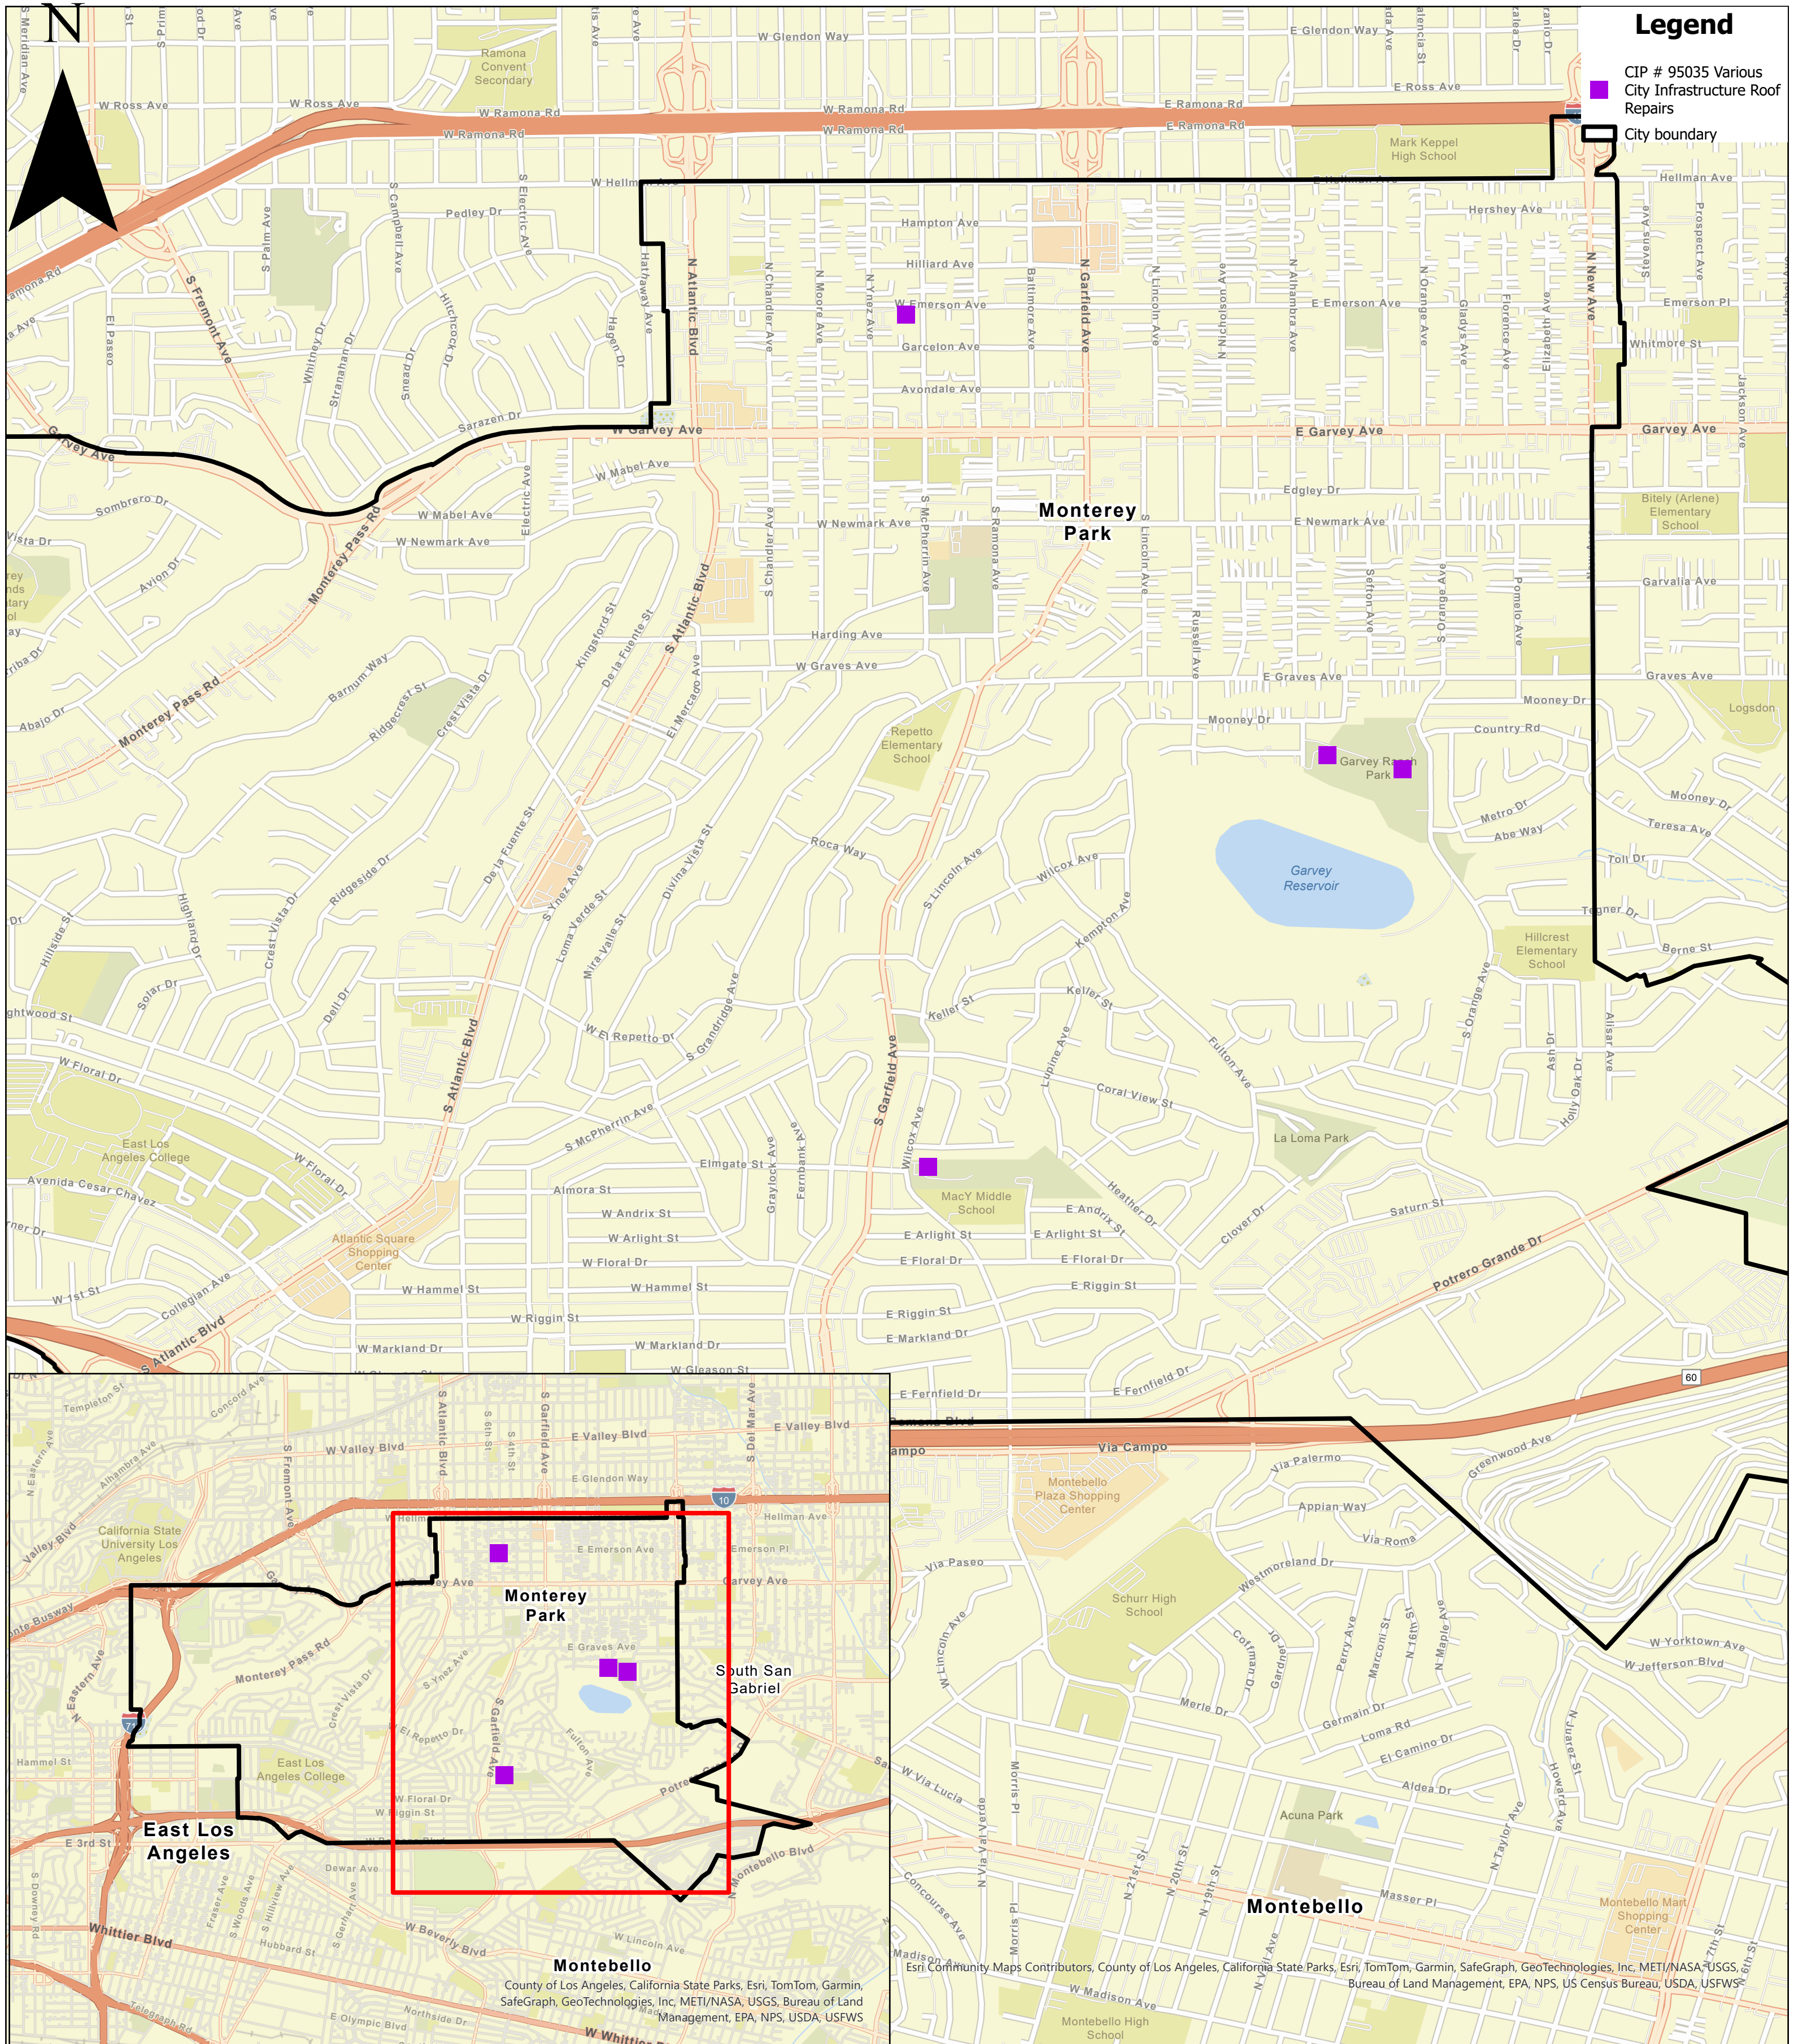

CITY OF MONTEREY PARK

VARIOUS CITY INFRASTRUCTURE ROOF REPAIRS

CIP NO. 95035

0 1,000 2,000 4,000 Feet