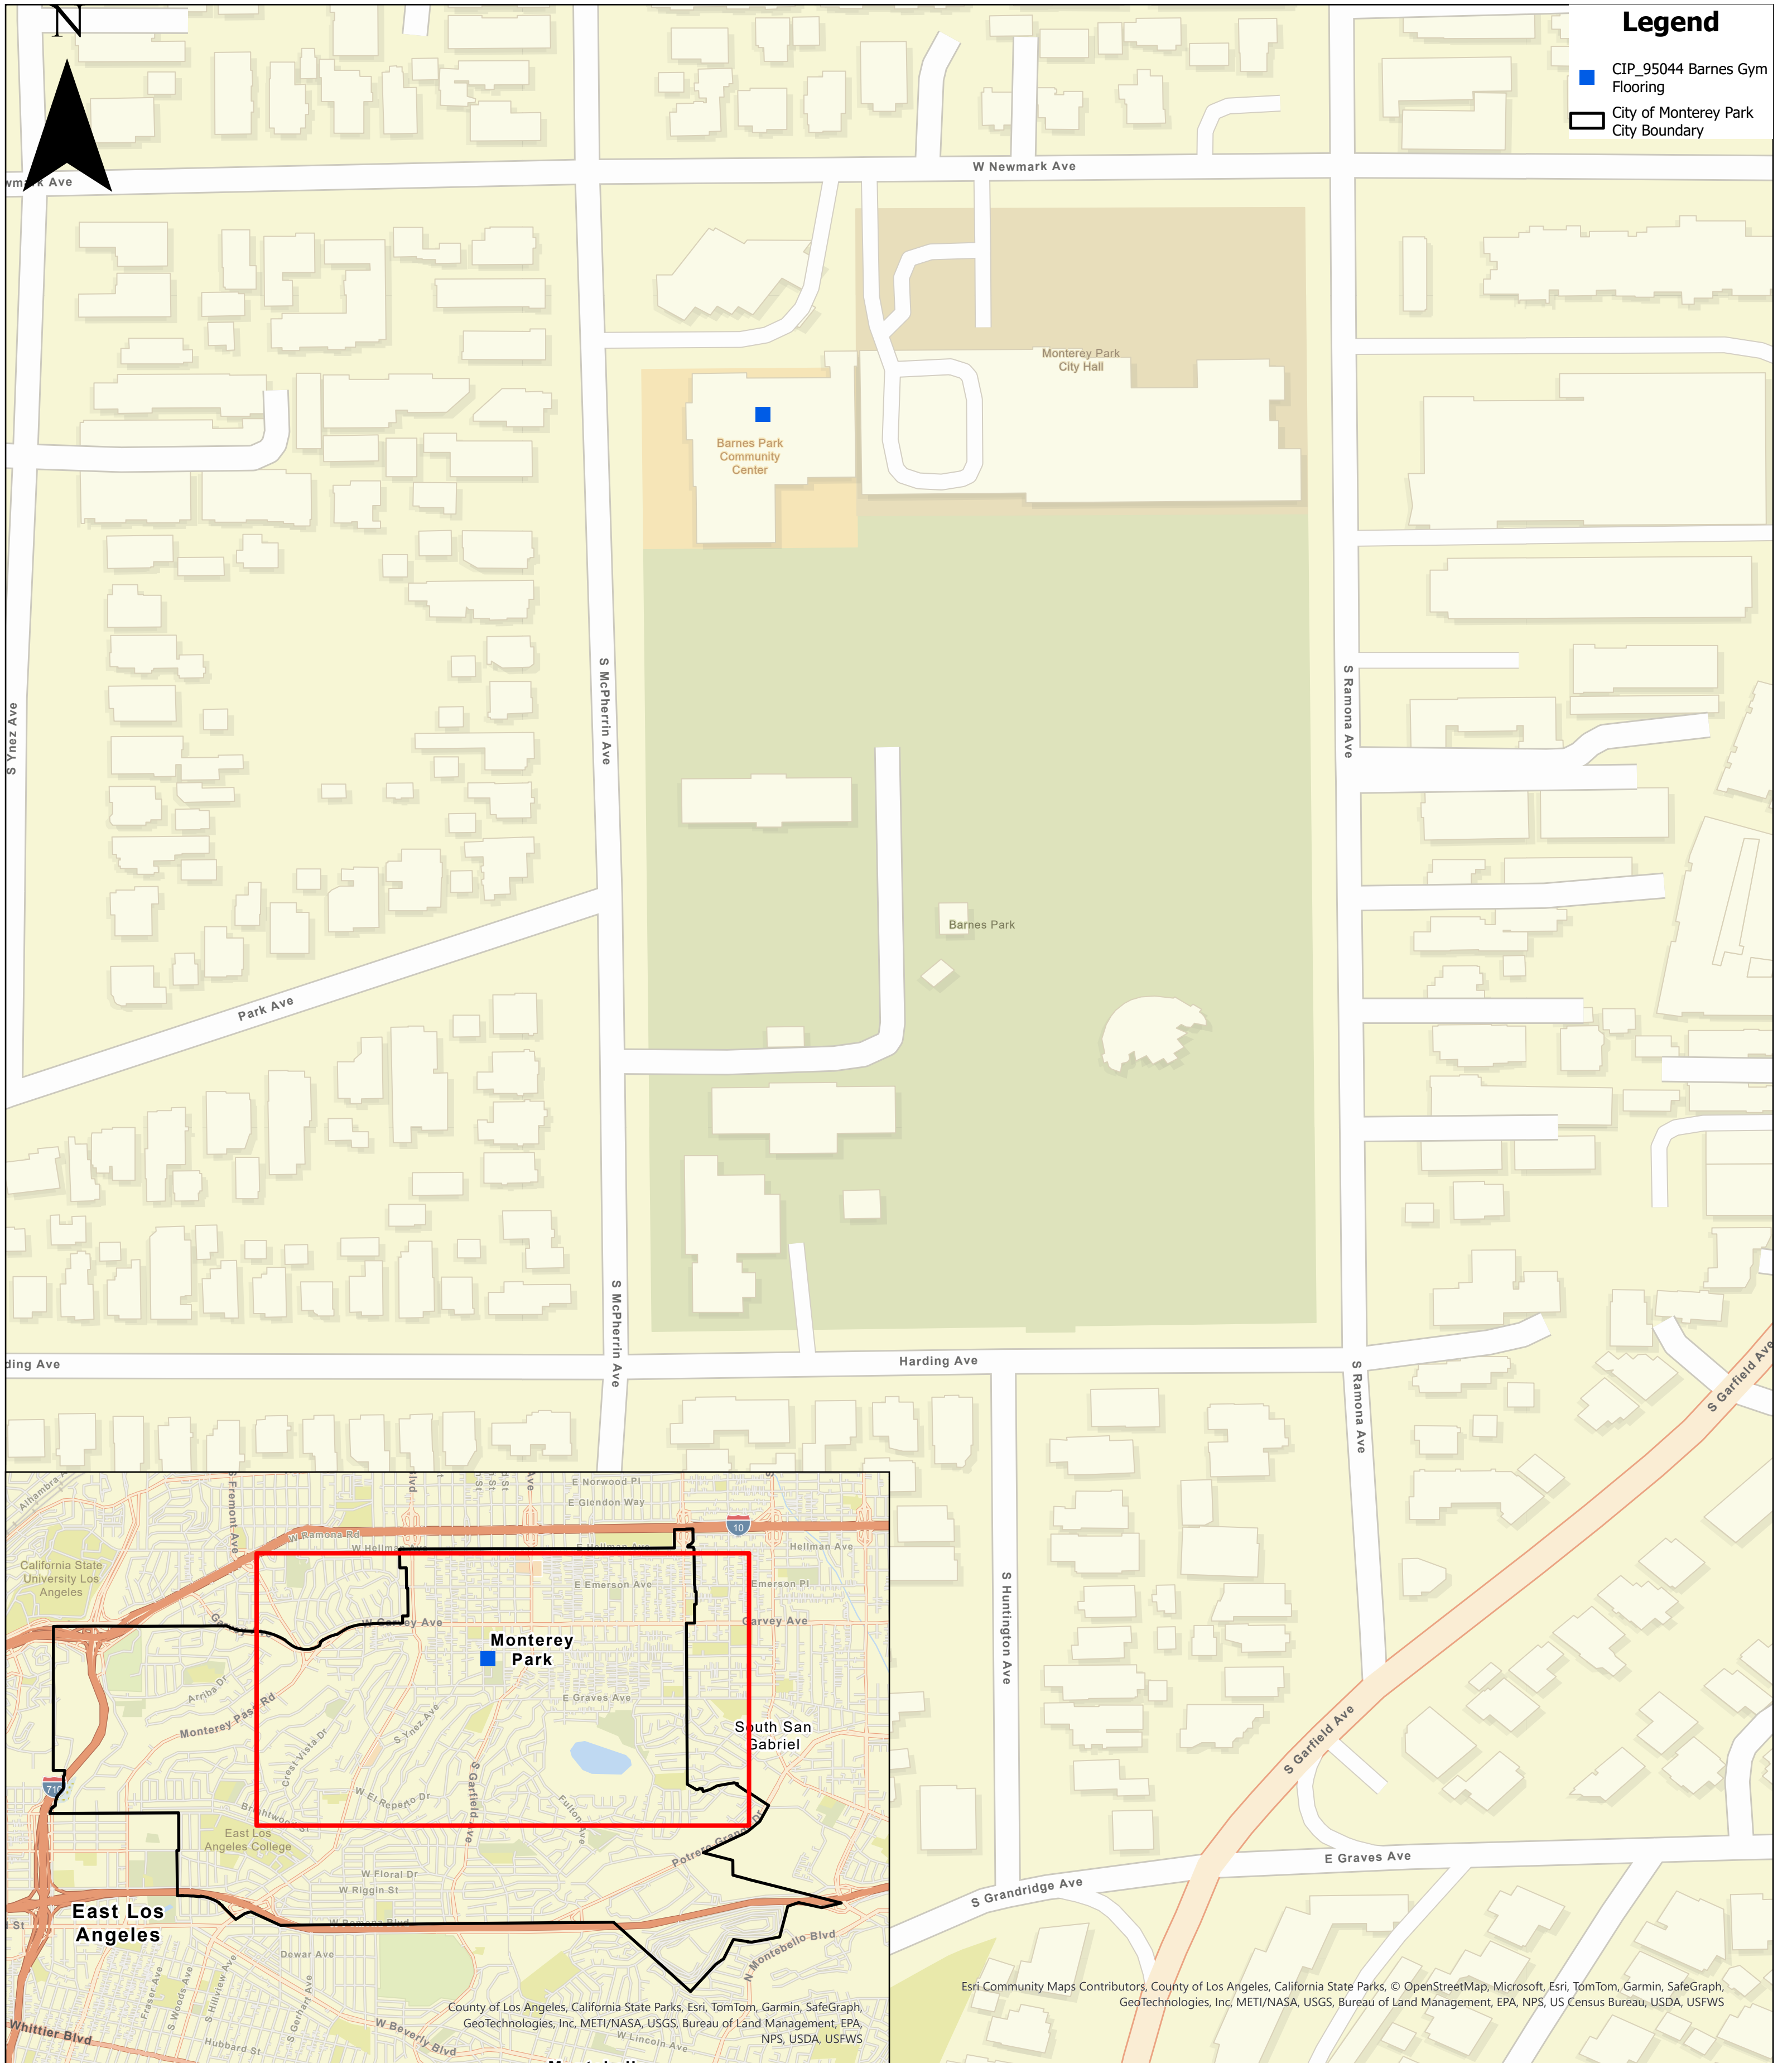

CITY OF MONTEREY PARK

Barnes Gym Flooring

CIP NO. 95044

Esri Community Maps Contributors, County of Los Angeles, California State Parks, © OpenStreetMap, Microsoft, Esri, TomTom, Garmin, SafeGraph, GeoTechnologies, Inc, METI/NASA, USGS, Bureau of Land Management, EPA, NPS, US Census Bureau, USDA, USFWS