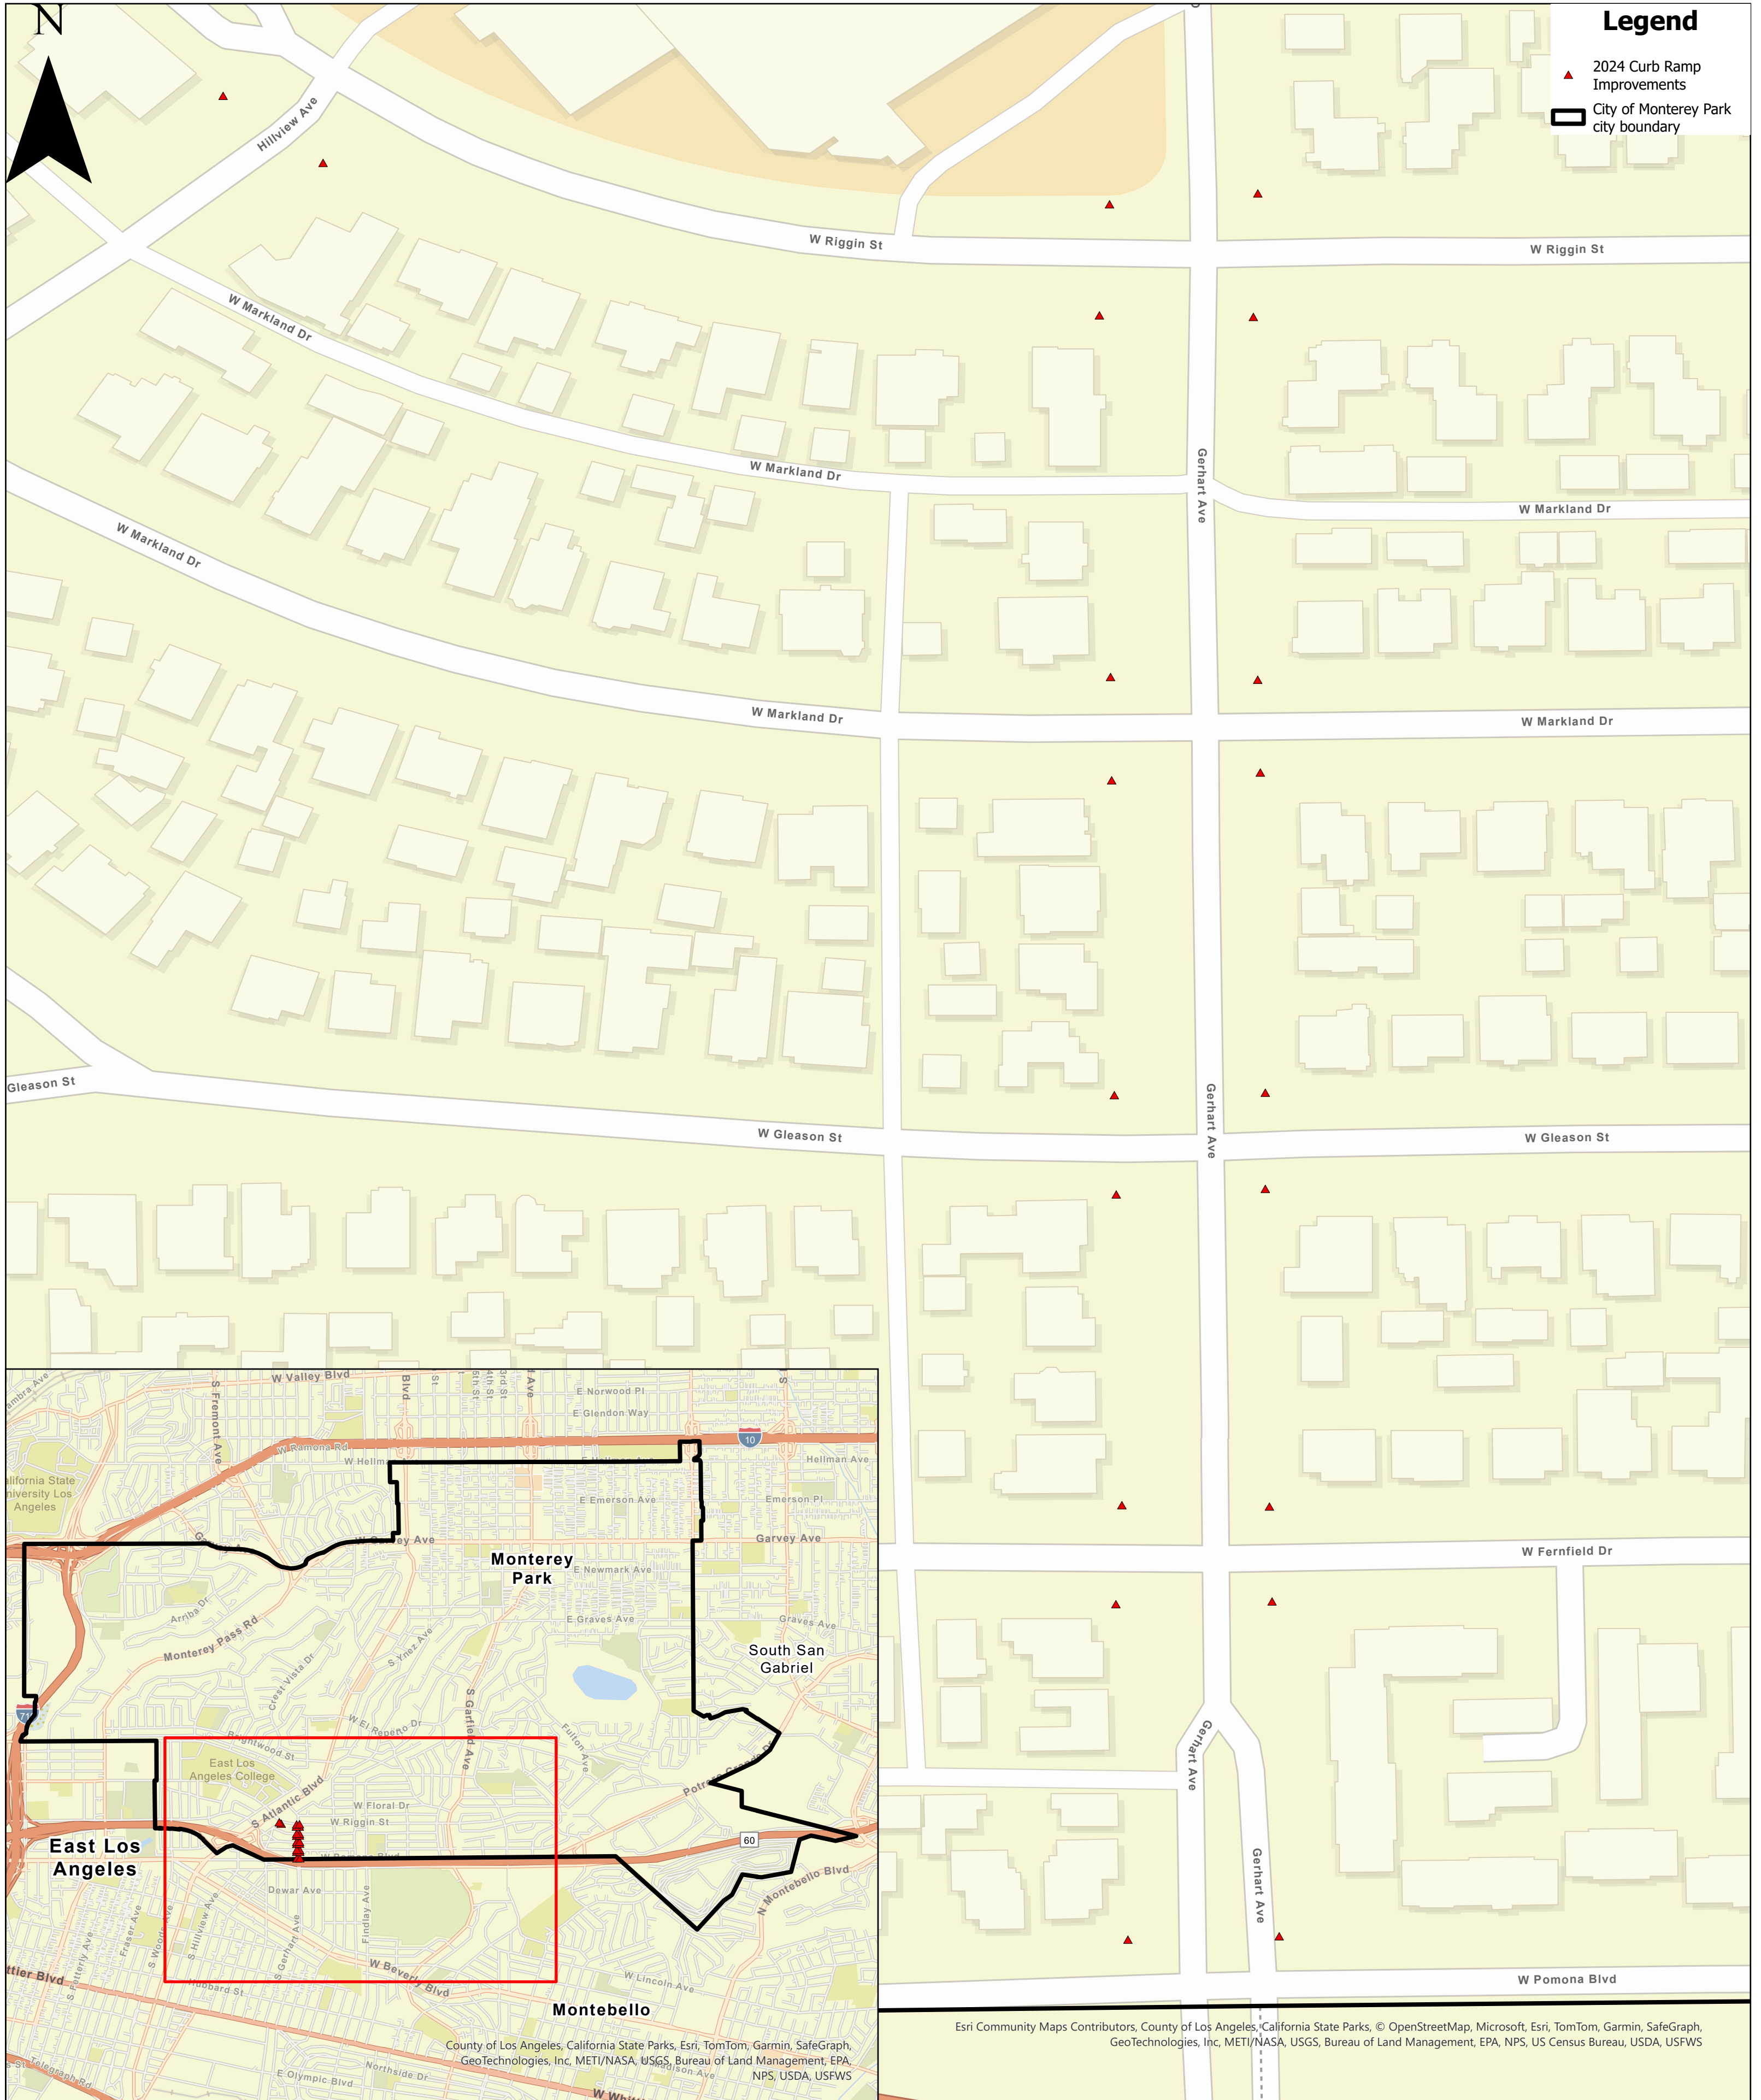

CITY OF MONTEREY PARK 2024 Curb Ramp Improvements

CIP# 96048

Esri Community Maps Contributors, County of Los Angeles, California State Parks, © OpenStreetMap, Microsoft, Esri, TomTom, Garmin, SafeGraph, GeoTechnologies, Inc, METI/NASA, USGS, Bureau of Land Management, EPA, NPS, US Census Bureau, USDA, USFWS