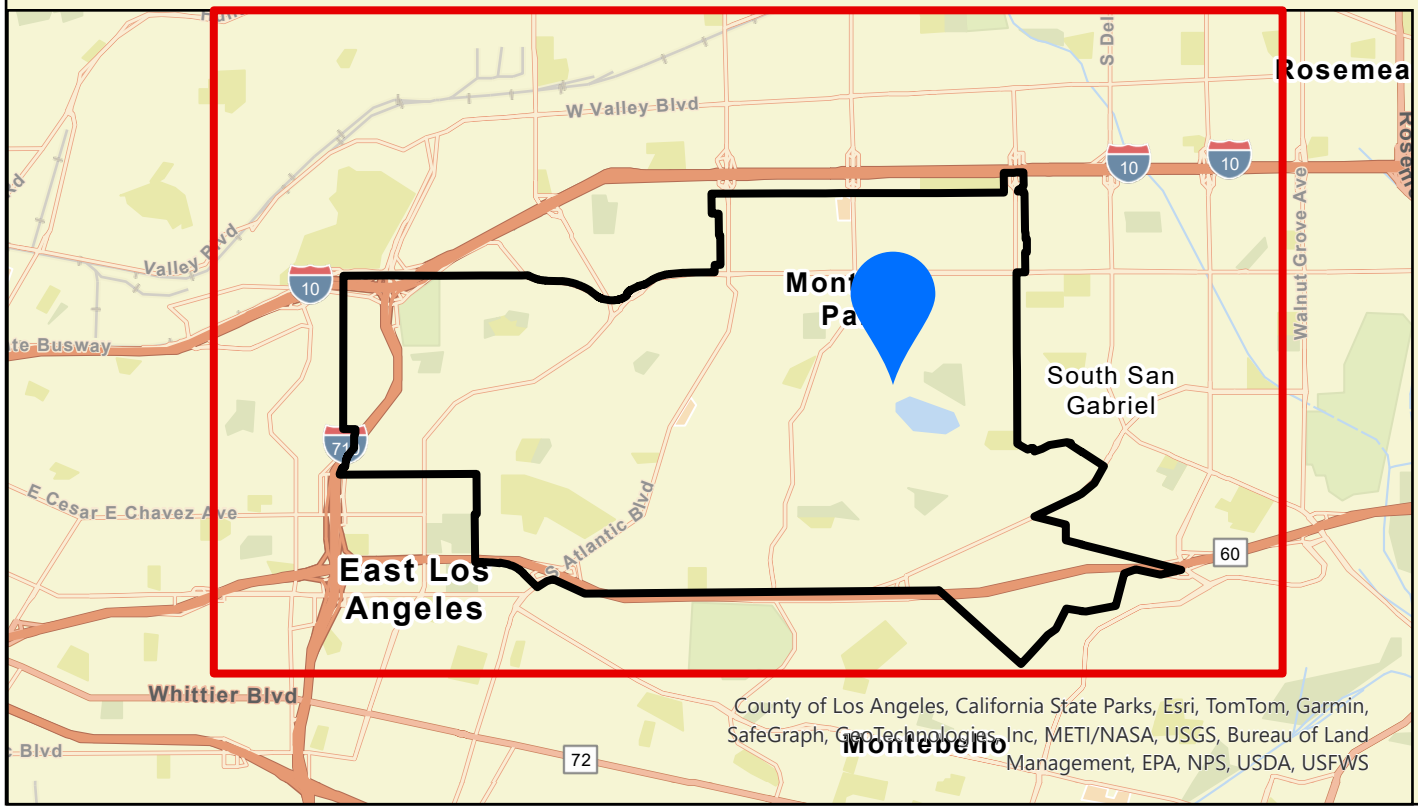

CITY OF MONTEREY PARK RUSSELL ST RESERVOIR

CIP NO. 99007

Legend

-  CIP # 99007 Russell St Reservoir
-  City of Monterey Park city boundary

County of Los Angeles, California State Parks, Esri, TomTom, Garmin, SafeGraph, GeoTechnologies, Inc, METI/NASA, USGS, Bureau of Land Management, EPA, NPS, US Census Bureau, USDA, USFWS

Esri Community Maps Contributors, County of Los Angeles, California State Parks, © OpenStreetMap, Microsoft, Esri, TomTom, Garmin, SafeGraph, GeoTechnologies, Inc, METI/NASA, USGS, Bureau of Land Management, EPA, NPS, US Census Bureau, USDA, USFWS