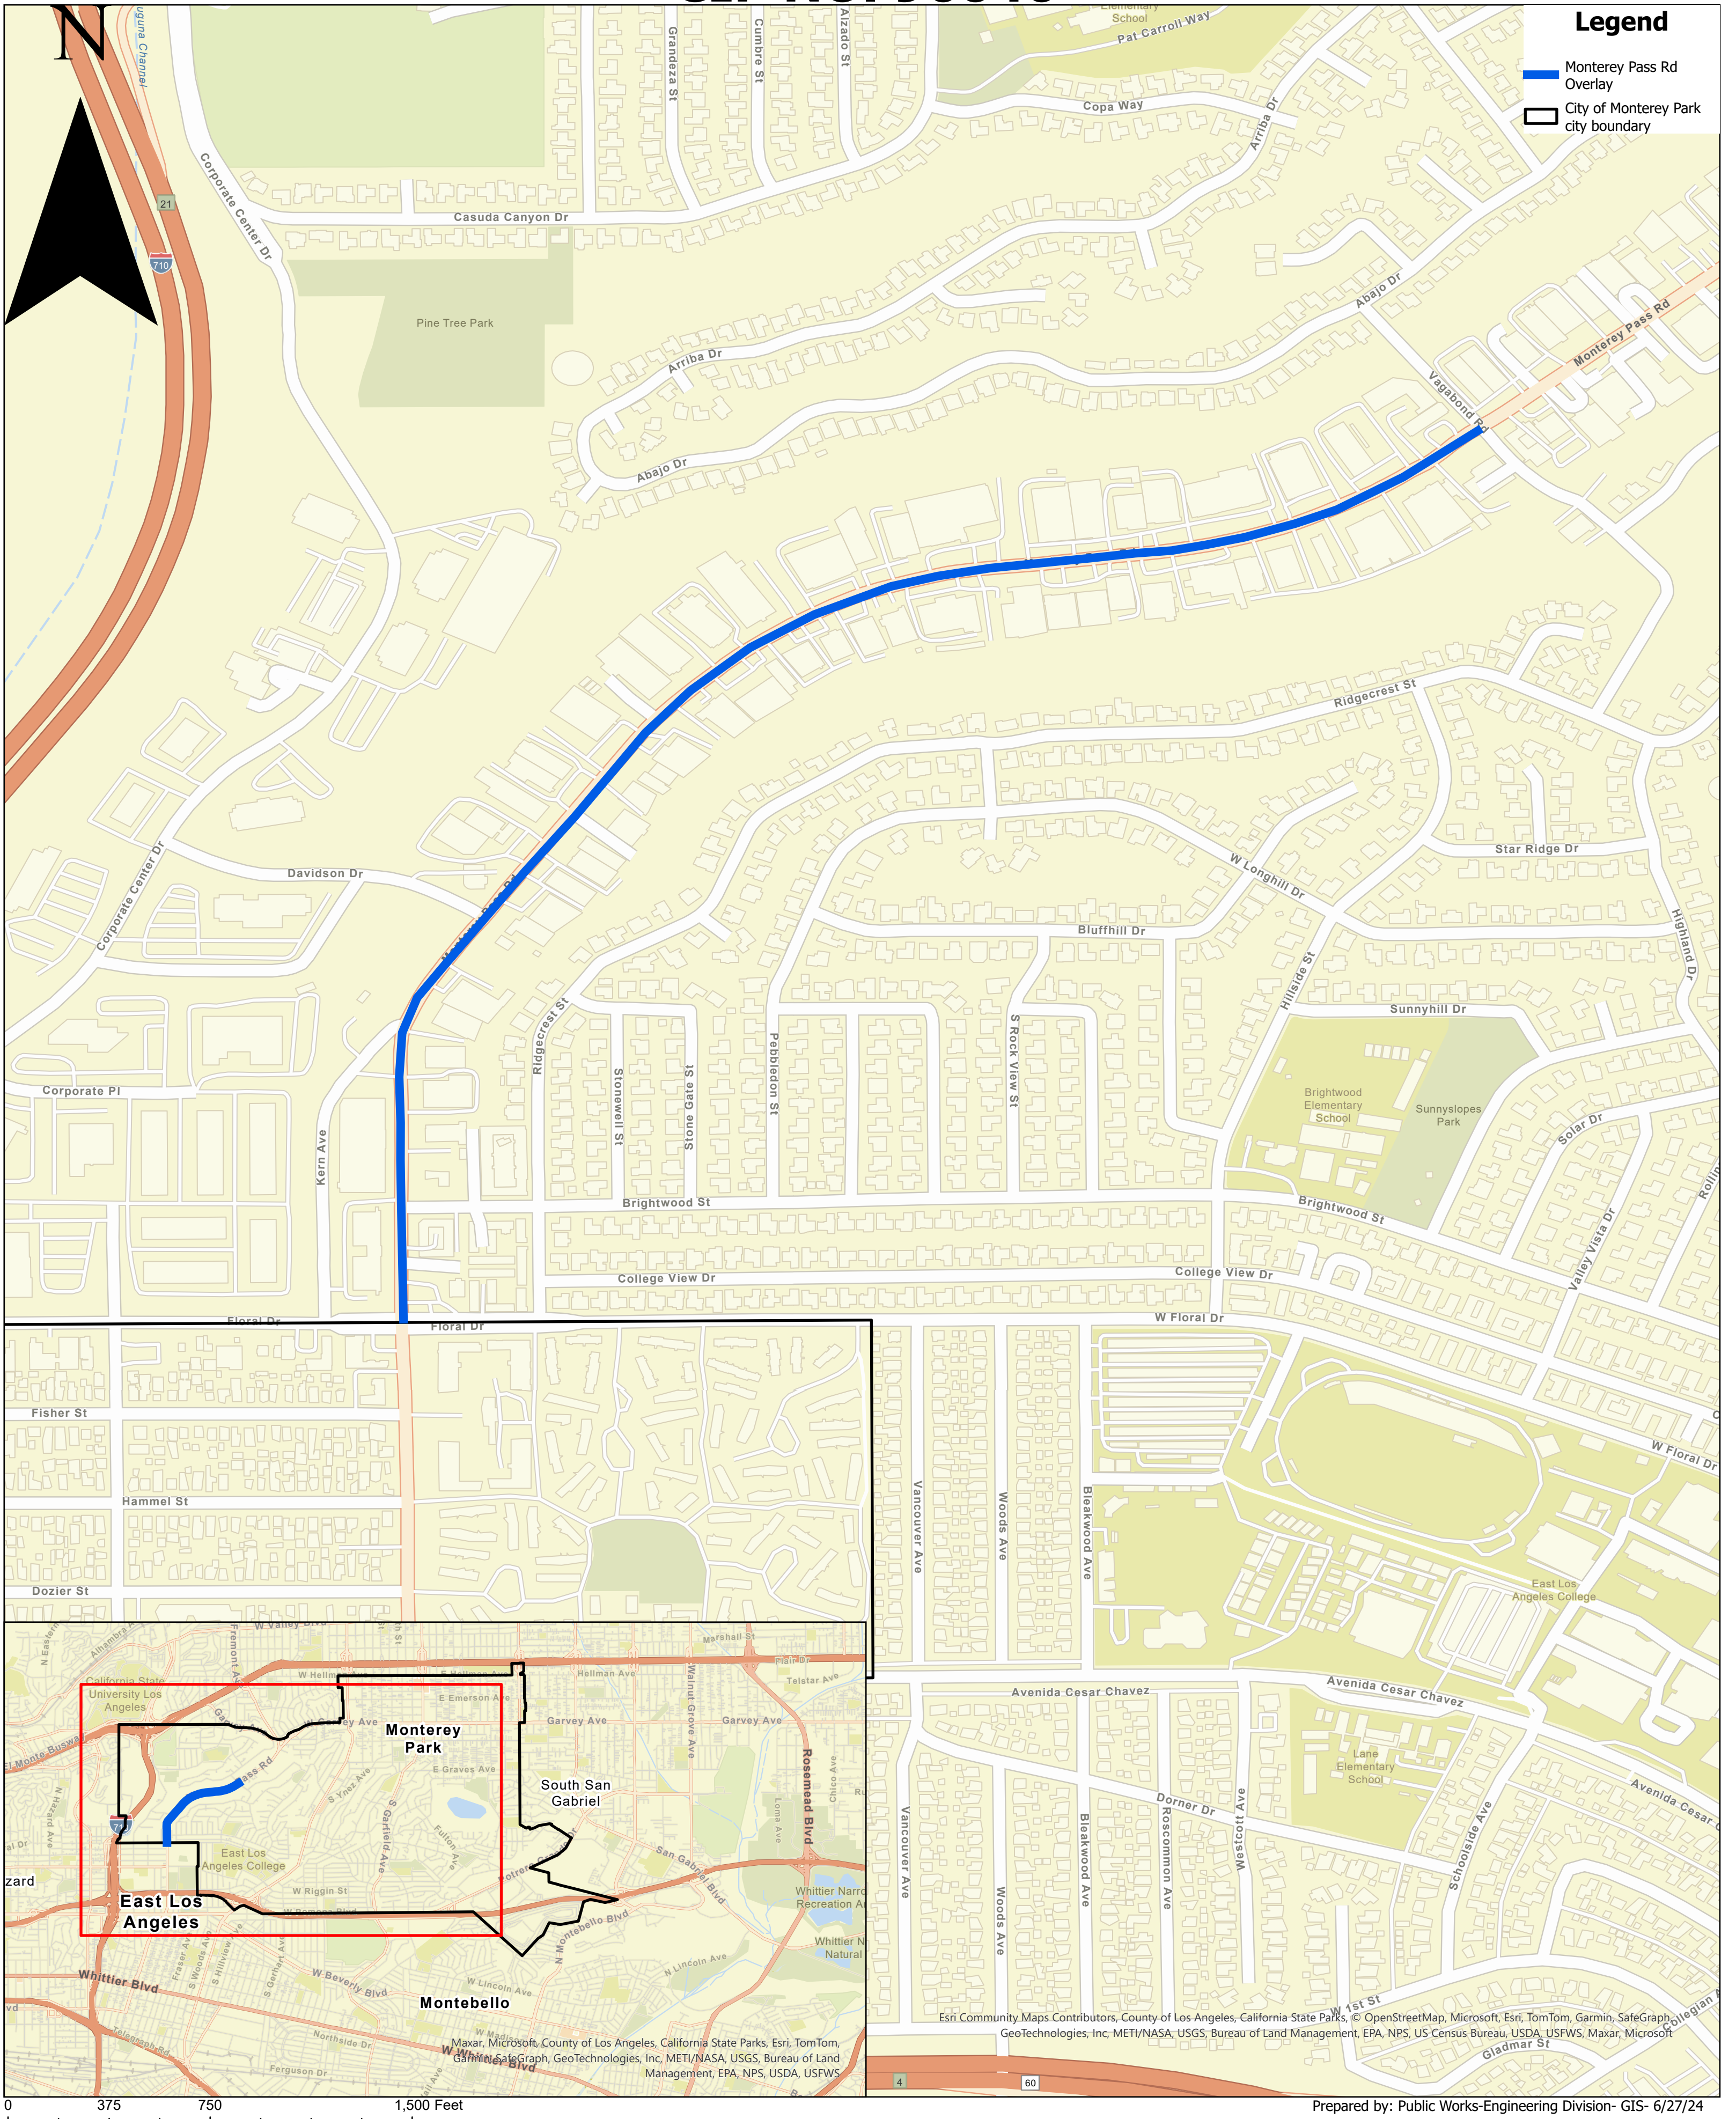

CITY OF MONTEREY PARK

Monterey Pass Rd Overlay Project

CIP NO. 96046

Legend

- Monterey Pass Rd Overlay
- City of Monterey Park city boundary

0 375 750 1,500 Feet

Prepared by: Public Works-Engineering Division- GIS- 6/27/24

Esri Community Maps Contributors, County of Los Angeles, California State Parks, © OpenStreetMap, Microsoft, Esri, TomTom, Garmin, SafeGraph, GeoTechnologies, Inc., METI/NASA, USGS, Bureau of Land Management, EPA, NPS, US Census Bureau, USDA, USFWS, Maxar, Microsoft