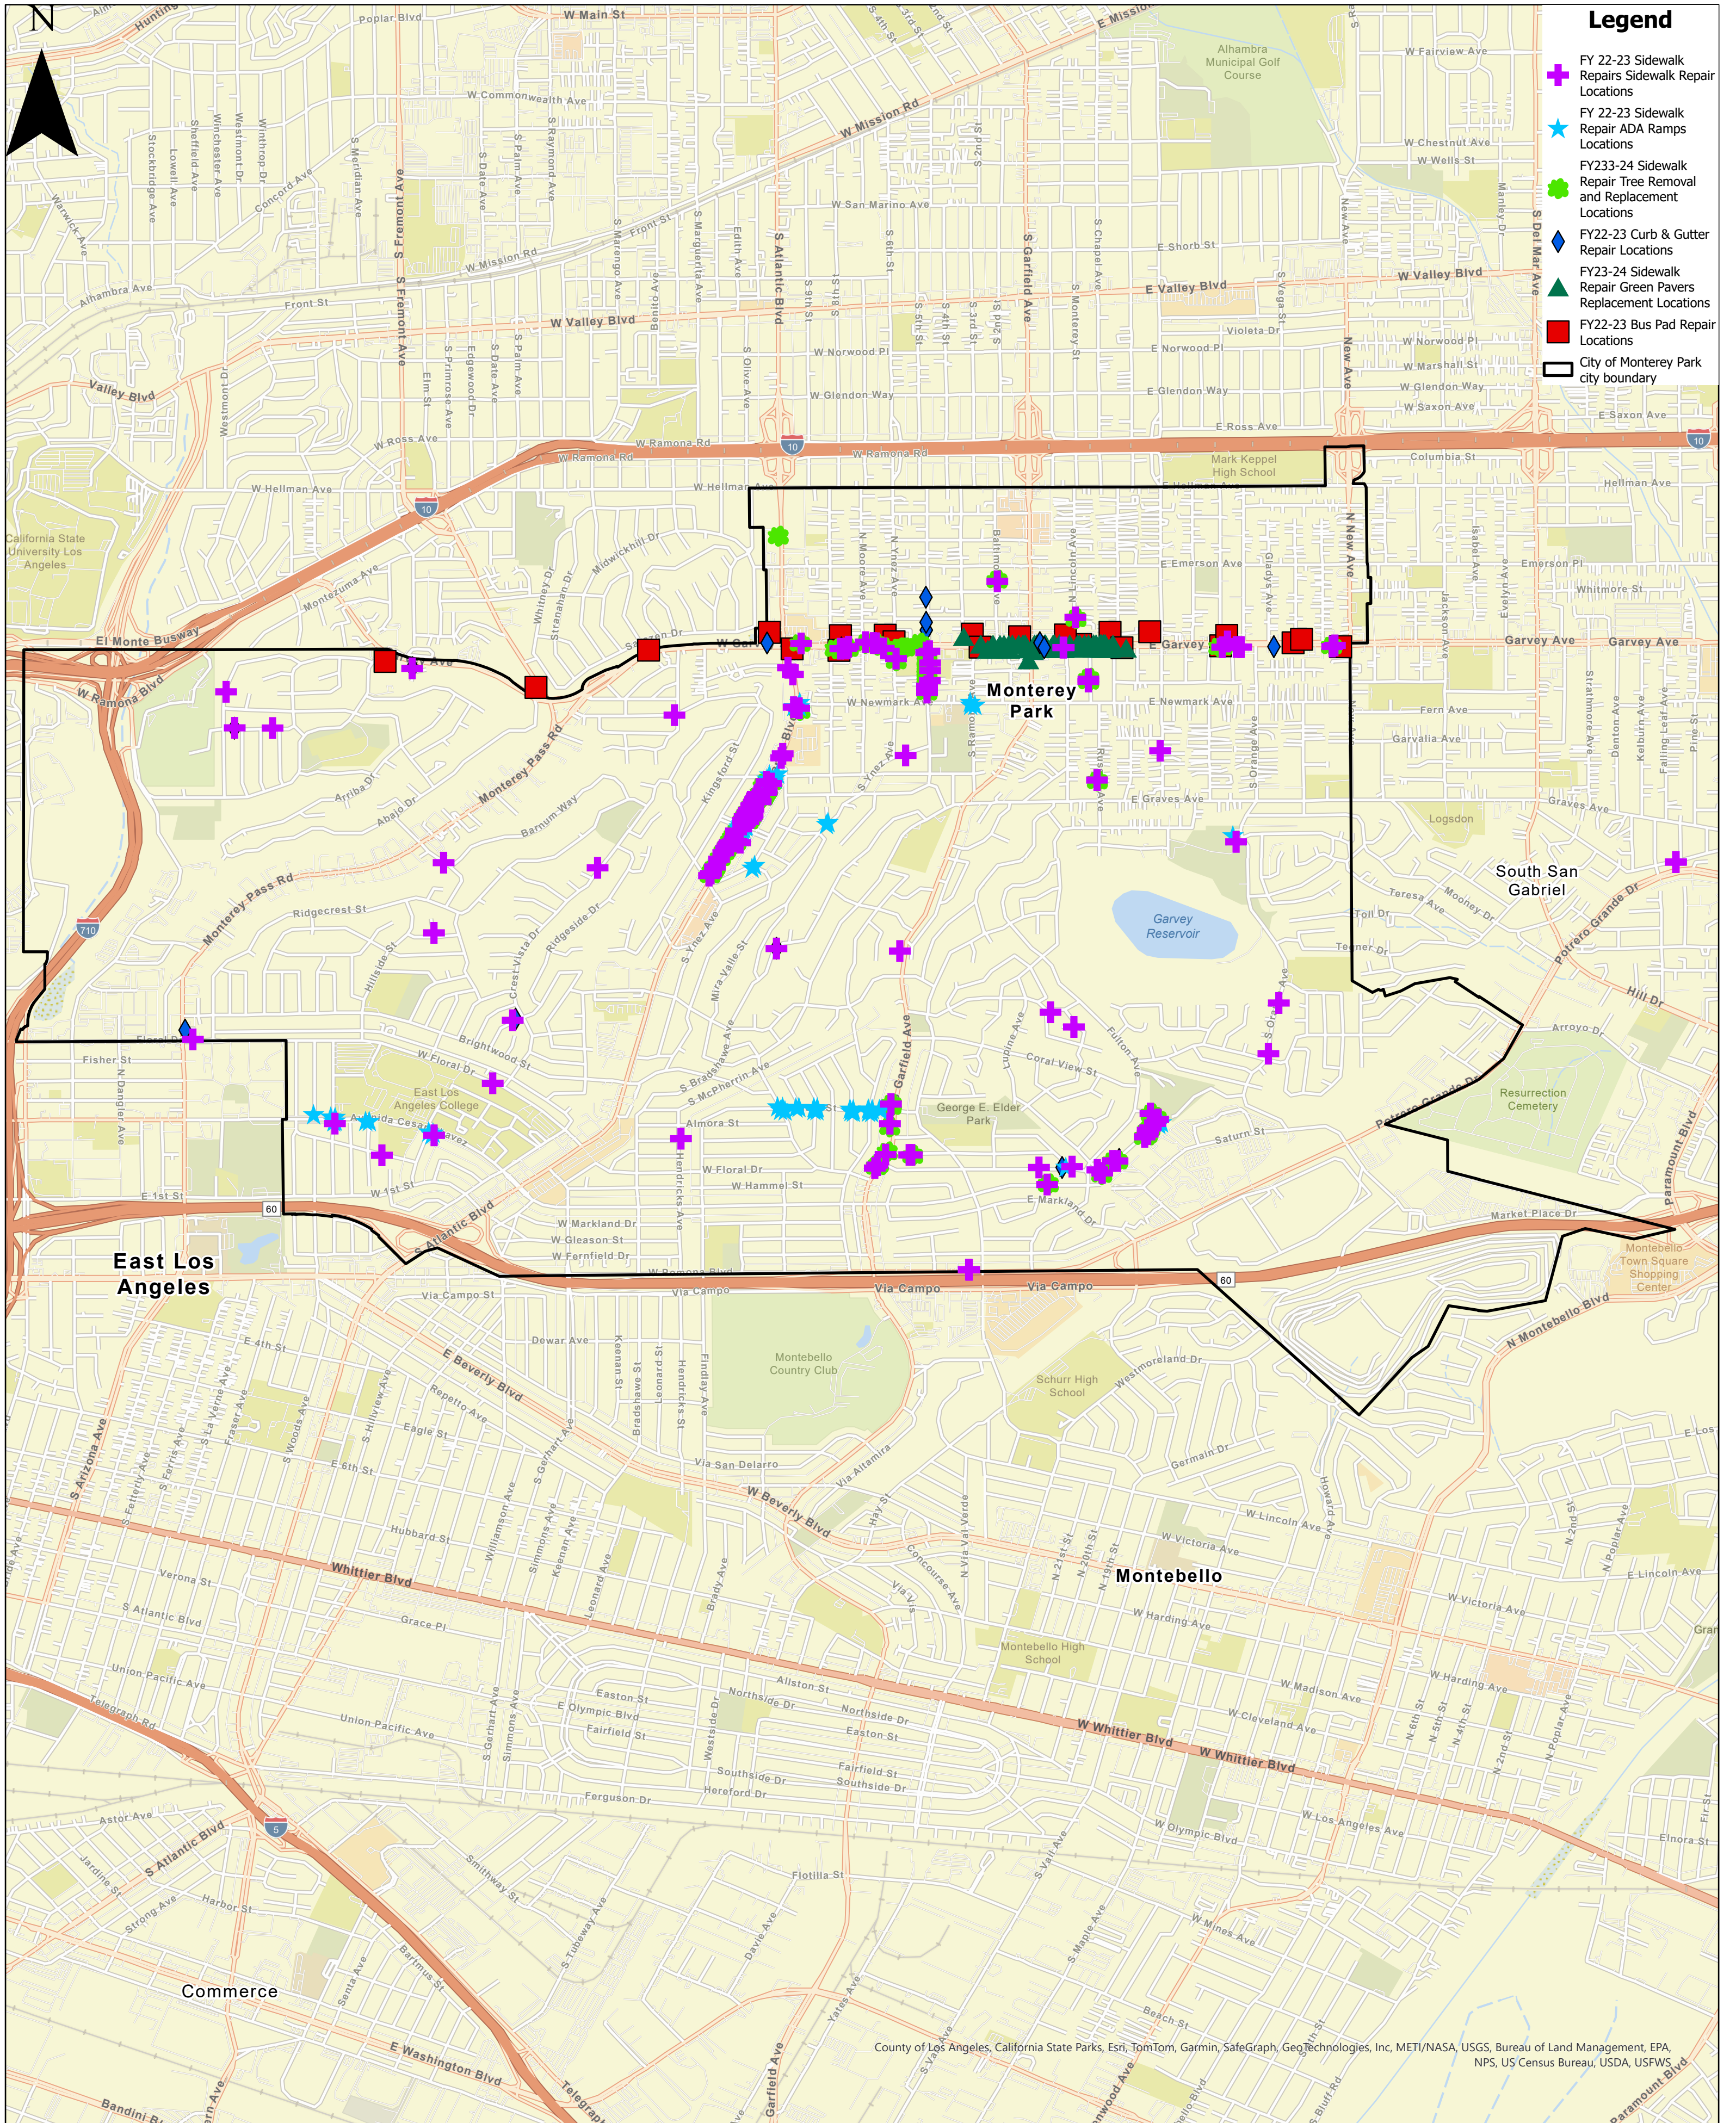

CITY OF MONTEREY PARK FY 22-23 SIDEWALK REPAIRS

CIP NO. 96039

Legend

- + FY 22-23 Sidewalk Repairs Sidewalk Repair Locations
- ★ FY 22-23 Sidewalk Repair ADA Ramps Locations
- FY23-24 Sidewalk Repair Tree Removal and Replacement Locations
- ◆ FY23-24 Curb & Gutter Repair Locations
- ▲ FY23-24 Sidewalk Repair Green Pavers Replacement Locations
- FY22-23 Bus Pad Repair Locations
- City of Monterey Park city boundary

0 1,250 2,500 5,000 Feet

Prepared by: Public Works-Engineering Division- GIS- 4/18/24