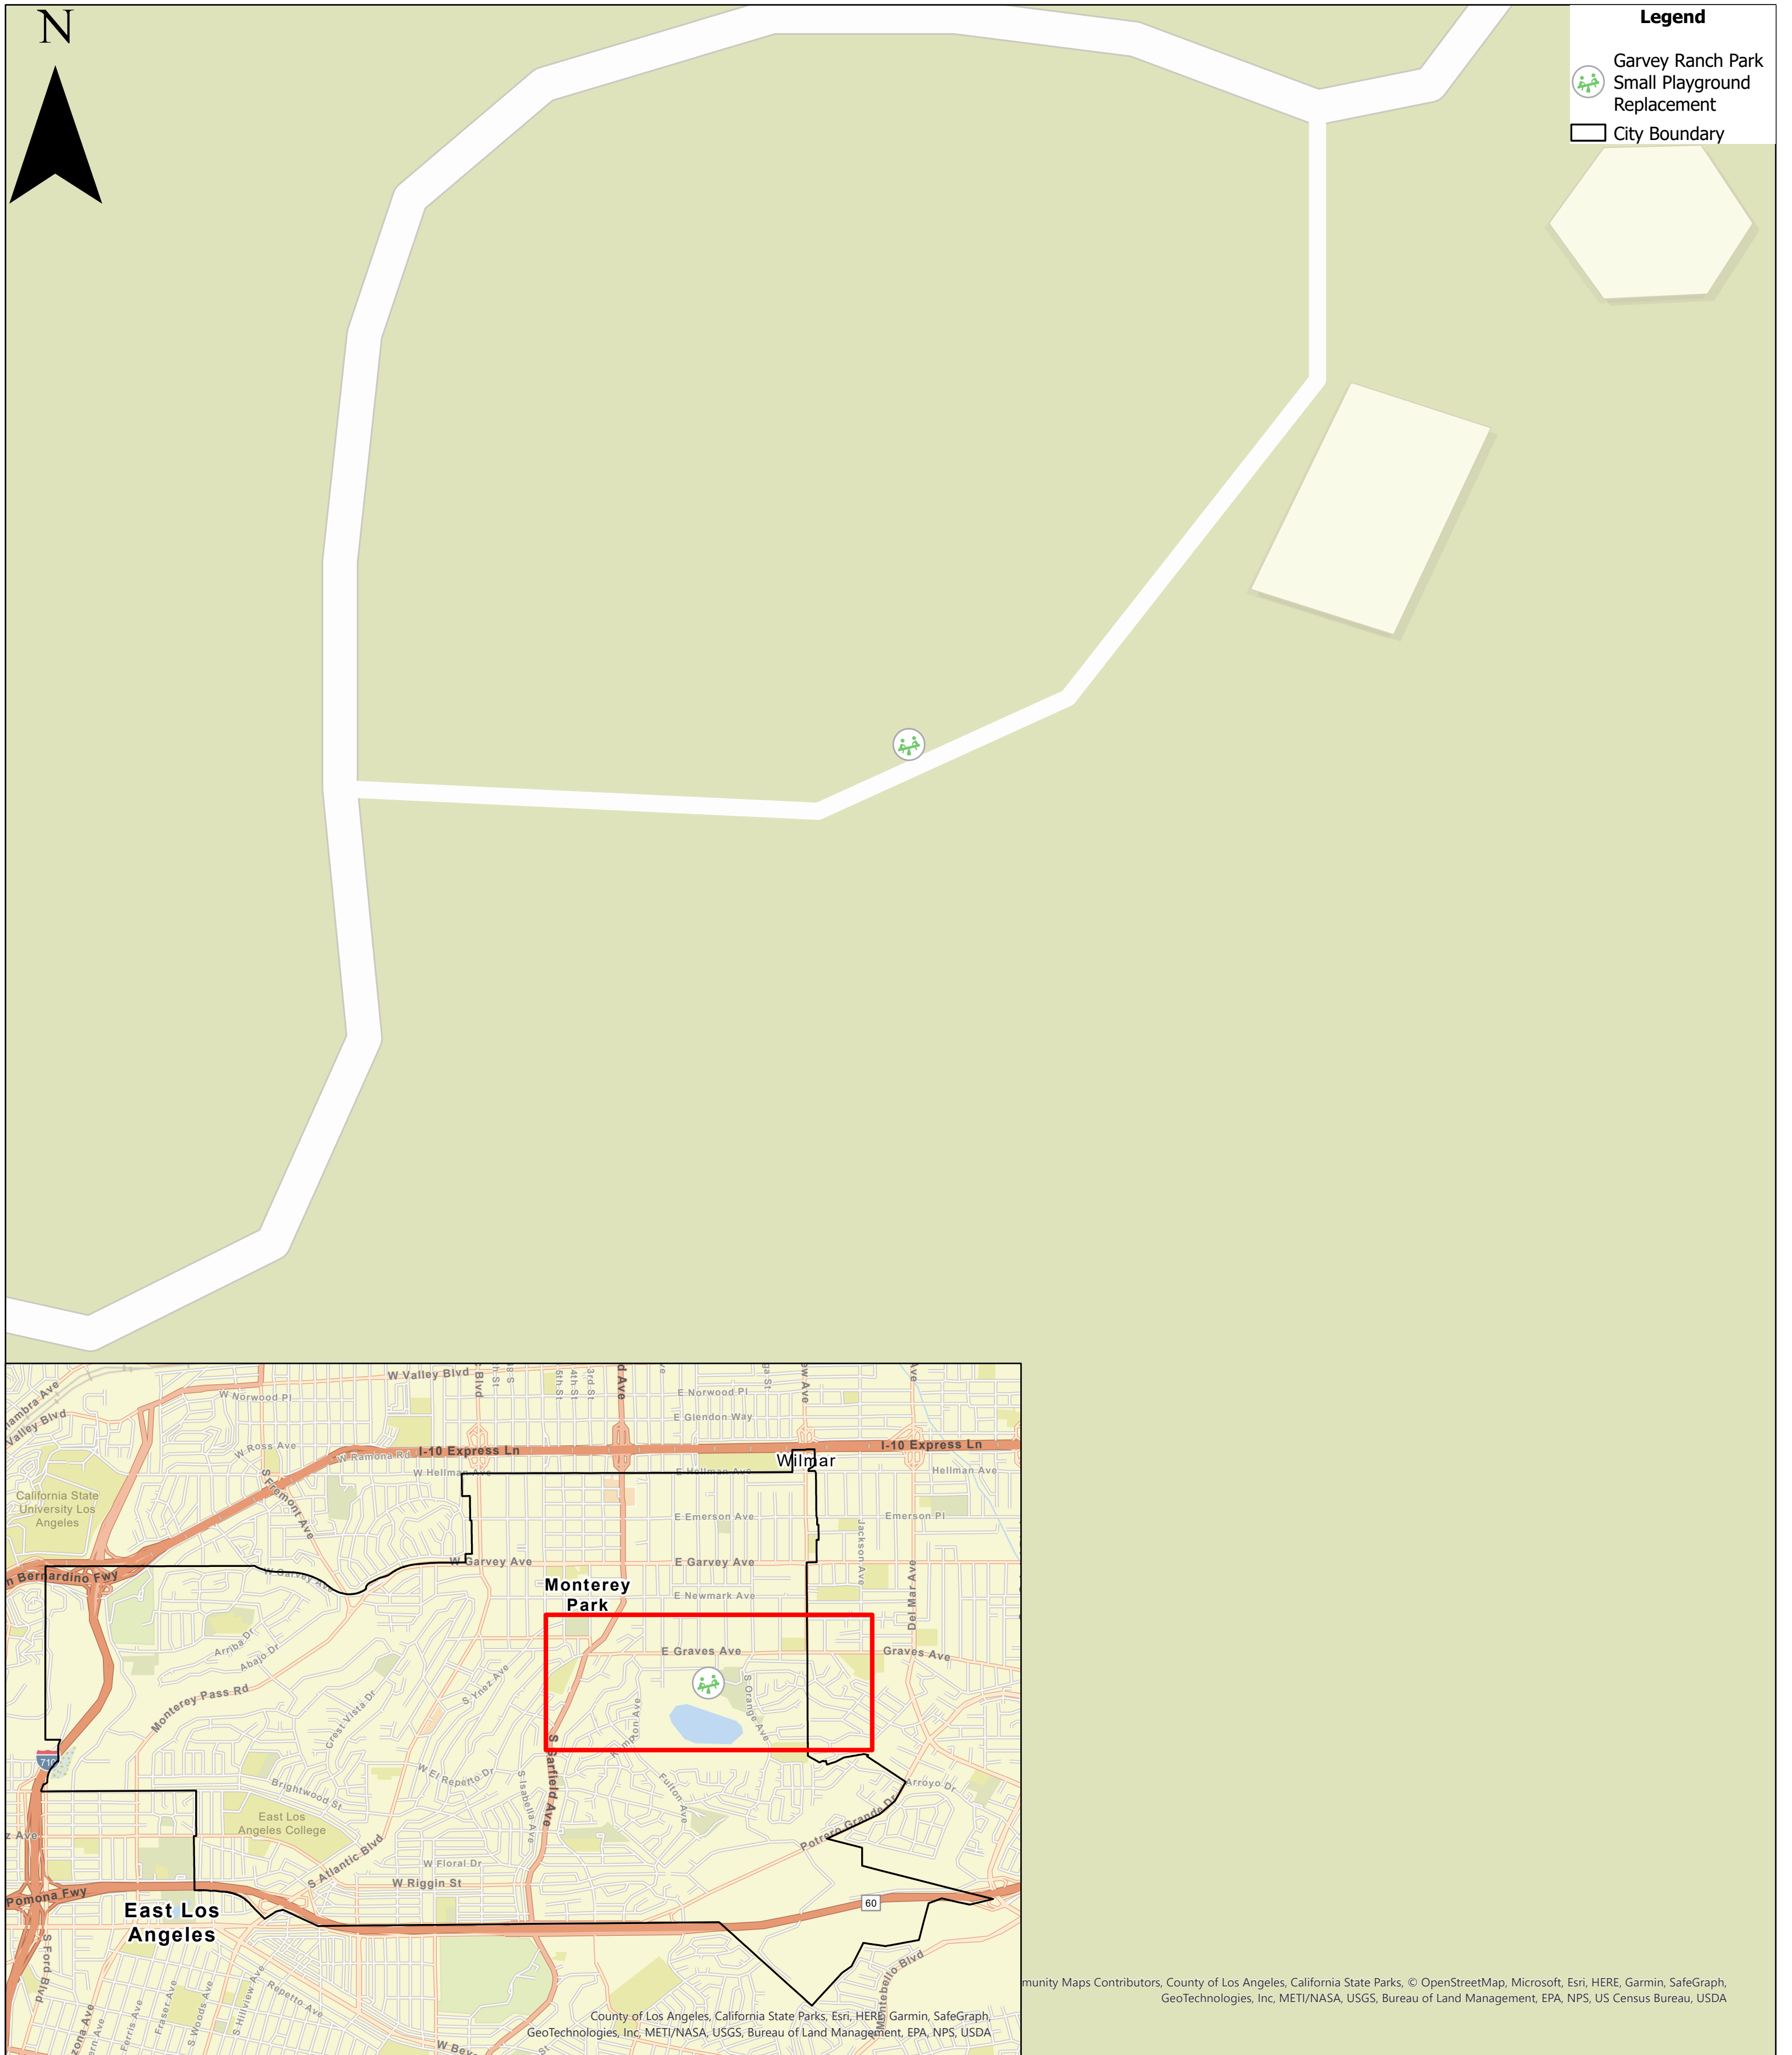

# CITY OF MONTEREY PARK

## Garvey Ranch Park Small Playground Replacement

### CIP NO. 95020

Community Maps Contributors, County of Los Angeles, California State Parks, © OpenStreetMap, Microsoft, Esri, HERE, Garmin, SafeGraph, GeoTechnologies, Inc, METI/NASA, USGS, Bureau of Land Management, EPA, NPS, US Census Bureau, USDA