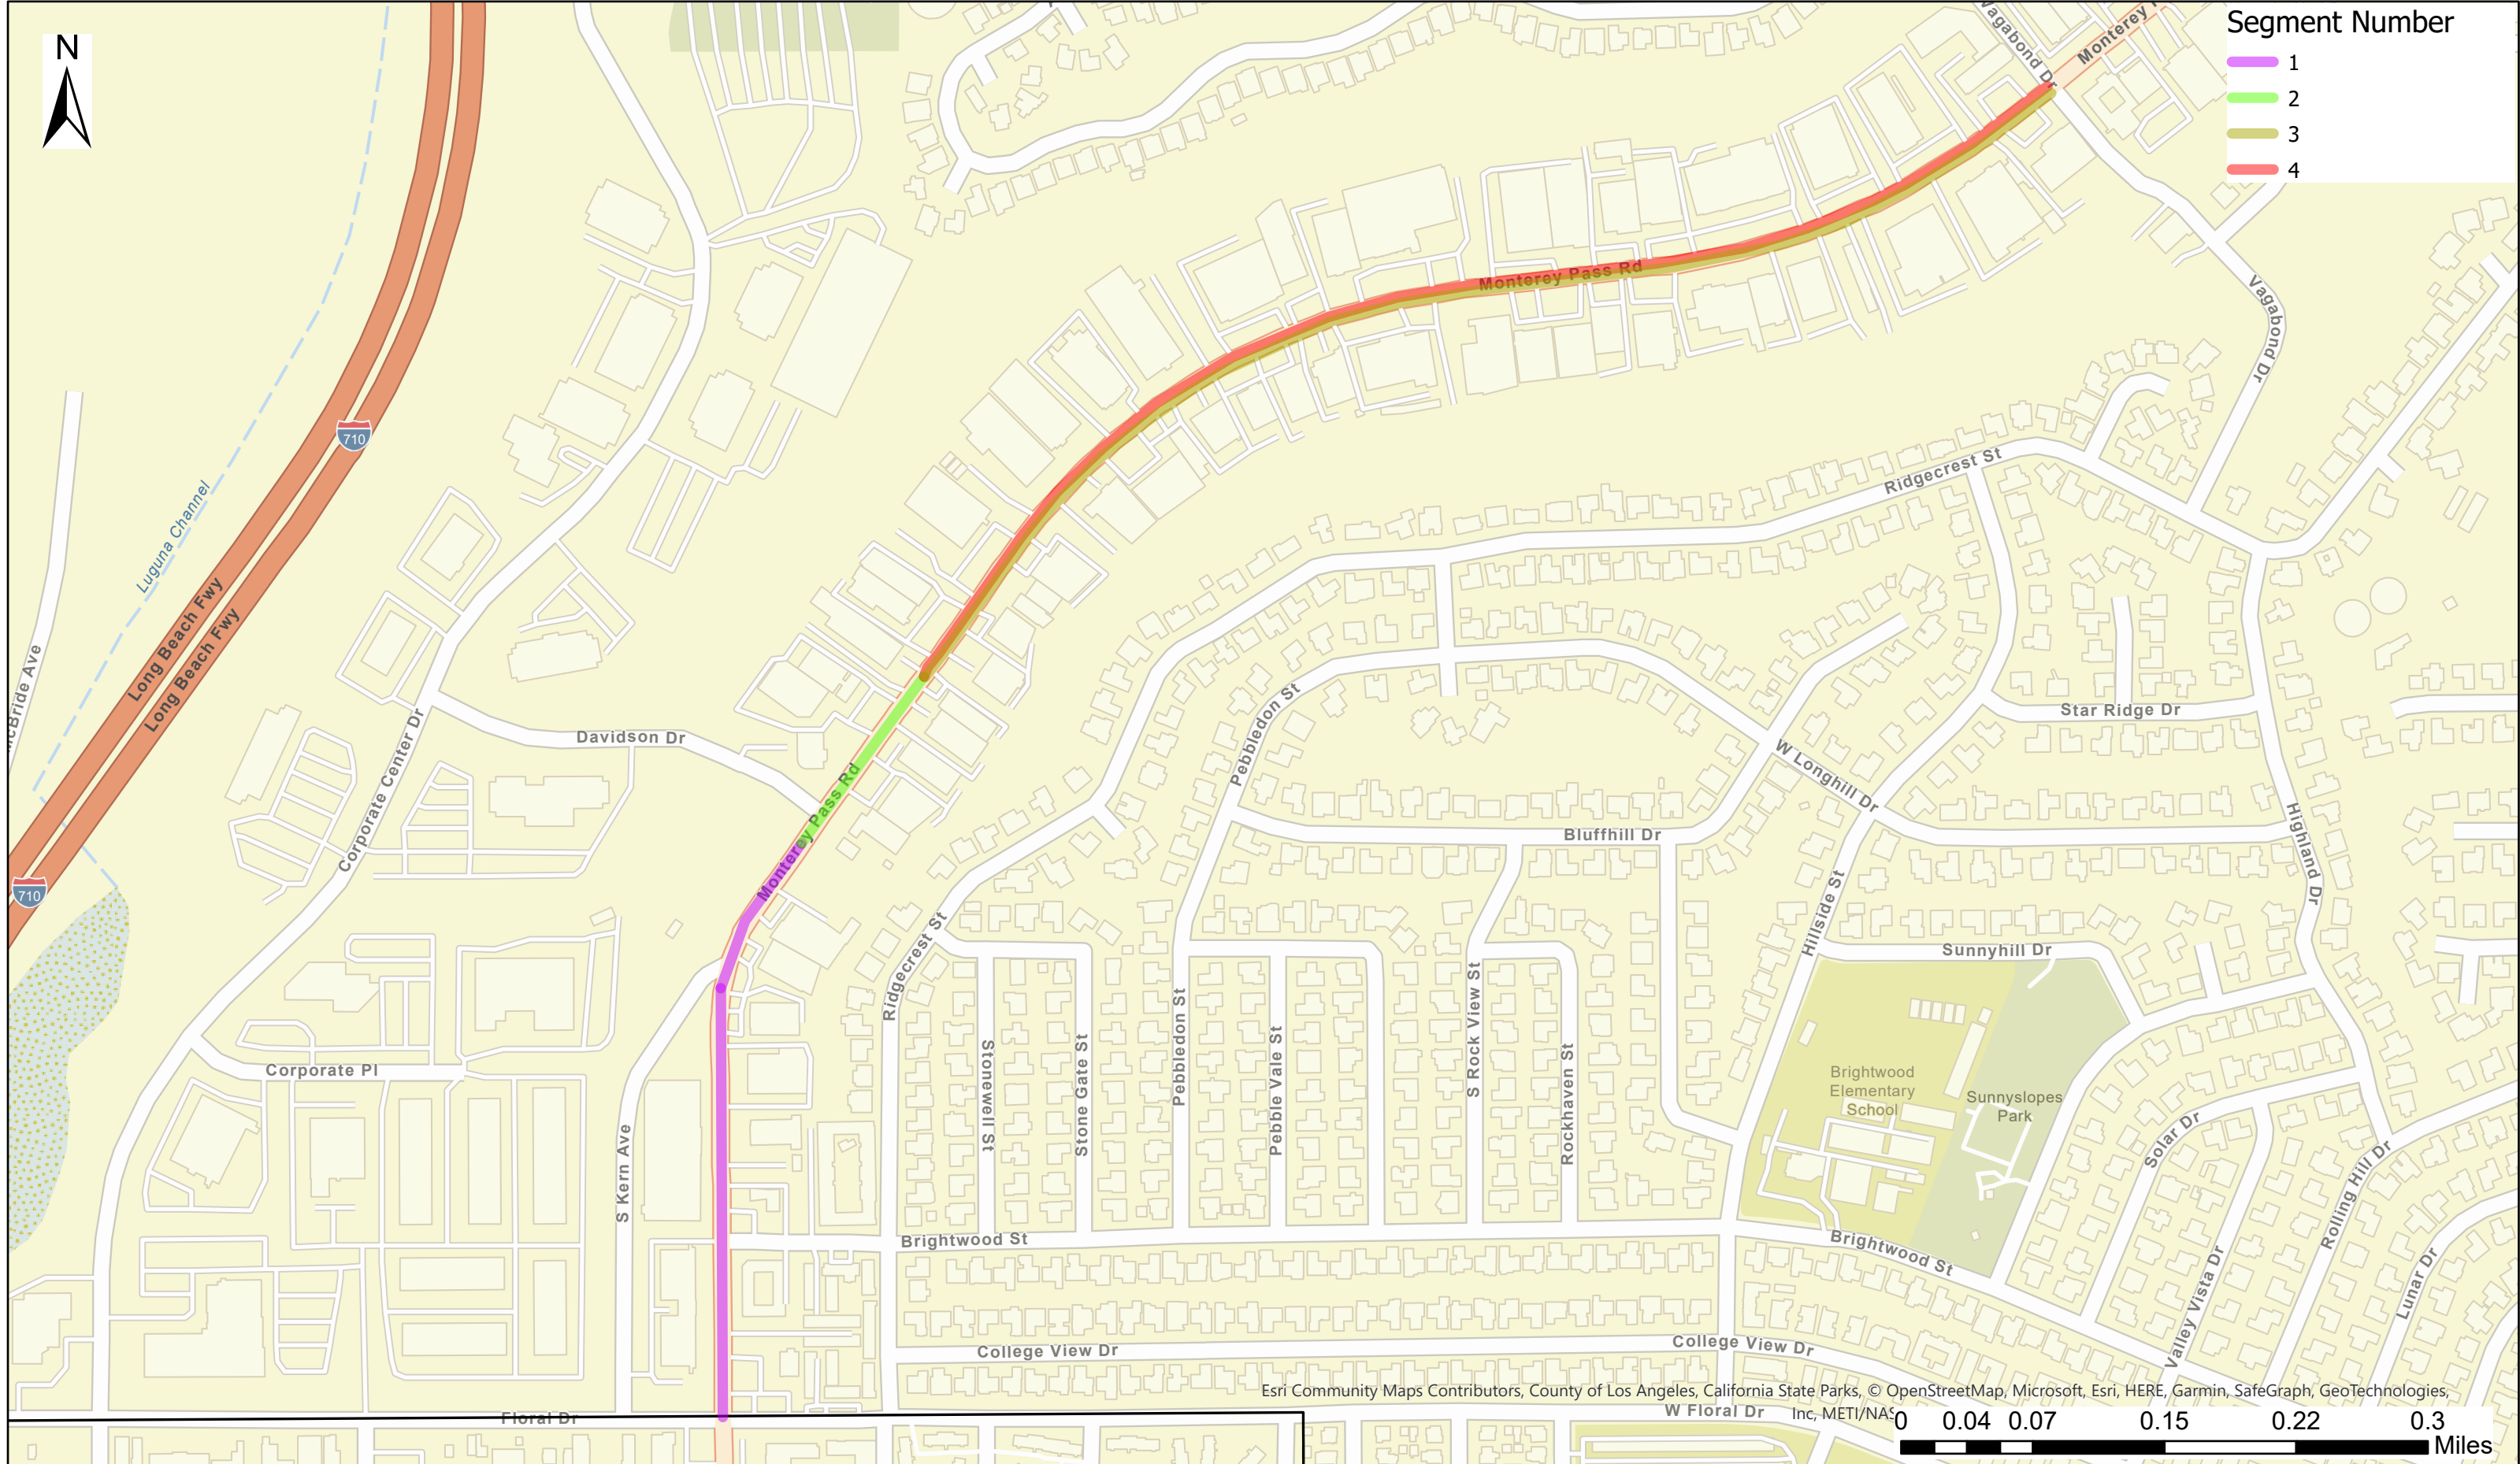

- Segment Number**
- 1 █
 - 2 █
 - 3 █
 - 4 █

Esri Community Maps Contributors, County of Los Angeles, California State Parks, © OpenStreetMap, Microsoft, Esri, HERE, Garmin, SafeGraph, GeoTechnologies, Inc, METI/NASA

CITY OF MONTEREY PARK

MONTEREY PASS RD PIPE REPLACEMENT